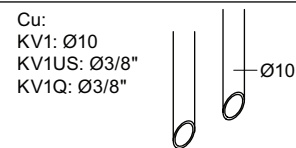

4

5

KV1L/KV1M

Operation
Bedienung
Betjening

Brak
Bedienung
Fonctionnement

Colour: 02, 04, 05, 06, 08, 09, 12, 14, 15, 16, 17,
18, 19, 20, 21, 25, 27, 60, 62, 63, 65, 66

- NR.10/L/M: VR20, VR22, VR273/L/M, VR294, VR295
 VR17L4K: VR15P, VR16L4, VR17L (US Standard)
 VR17L5K: VR15P, VR16L5, VR17L
 VR17L9K: VR15P, VR16L9, VR17L
 VR17LSK: VR15P, VR16LS, VR17L
 VR30: VR15P, VR16L9, VR17L, VR29, 4xVR31, VR35, VR1902 (F40) (and KV1 from 1972 - 1996)
 VR132: VR15P, VR16L9, VR17L, 2xVR31, 2xVR558, VR1902 (2013 - 06. 2016)
 VR133: VR15P, VR16L9, VR17L, VR24, 4xVR31, VR113, VR1902 (1997 - 2012)
 VR230: VR15P, VR16L9, VR17L, 2xVR118, VR229, VR235, 4xVR558, VR1902 (06-2016 -)
 VR117K: VR116, VR117, VR118, 2xVR558, VR1902
 VR277K: VR22, VR269, VR277
 VR297/L/M: VR20, VR22, VR269, VR273/L/M, VR277, VR294, VR295, VR296
 VR433: VR261, VR263, VR440, VR442, 2xVR444