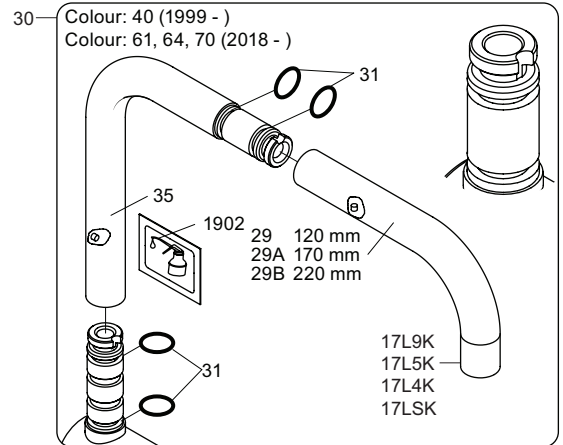

4

5

KV1L/KV1M

Operation
Bedienung
Betjening

Brak
Bedienung
Fonctionnement

Colour: 02, 04, 05, 06, 08, 09, 12, 14, 15, 16, 17,
18, 19, 20, 21, 25, 27, 60, 62, 63, 65, 66

- NR.10/L/M: VR20, VR22, VR273/L/M, VR294, VR295
 VR17L4K: VR15P, VR16L4, VR17L (US Standard)
 VR17L5K: VR15P, VR16L5, VR17L
 VR17L9K: VR15P, VR16L9, VR17L
 VR17LSK: VR15P, VR16LS, VR17L
 VR30: VR15P, VR16L9, VR17L, VR29, 4xVR31, VR35, VR1902 (F40) (and KV1 from 1972 - 1996)
 VR132: VR15P, VR16L9, VR17L, 2xVR31, 2xVR558, VR1902 (2013 - 06. 2016)
 VR133: VR15P, VR16L9, VR17L, VR24, 4xVR31, VR113, VR1902 (1997 - 2012)
 VR230: VR15P, VR16L9, VR17L, 2xVR118, VR229, VR235, 4xVR558, VR1902 (06-2016 -)
 VR117K: VR116, VR117, VR118, 2xVR558, VR1902
 VR277K: VR22, VR269, VR277
 VR297/L/M: VR20, VR22, VR269, VR273/L/M, VR277, VR294, VR295, VR296
 VR433: VR261, VR263, VR440, VR442, 2xVR444

vola
 Lunavej 2
 DK-8700 Horsens
 Tlf : + 45 7023 5500
 sales@vola.com
 www.vola.com

KV1 Family:

KV1: /250, /300
 KV1L: /250, /300
 KV1M: /250, /300

Date
 Jan. 23

Rev.
 9

Sheet
 SB25.2