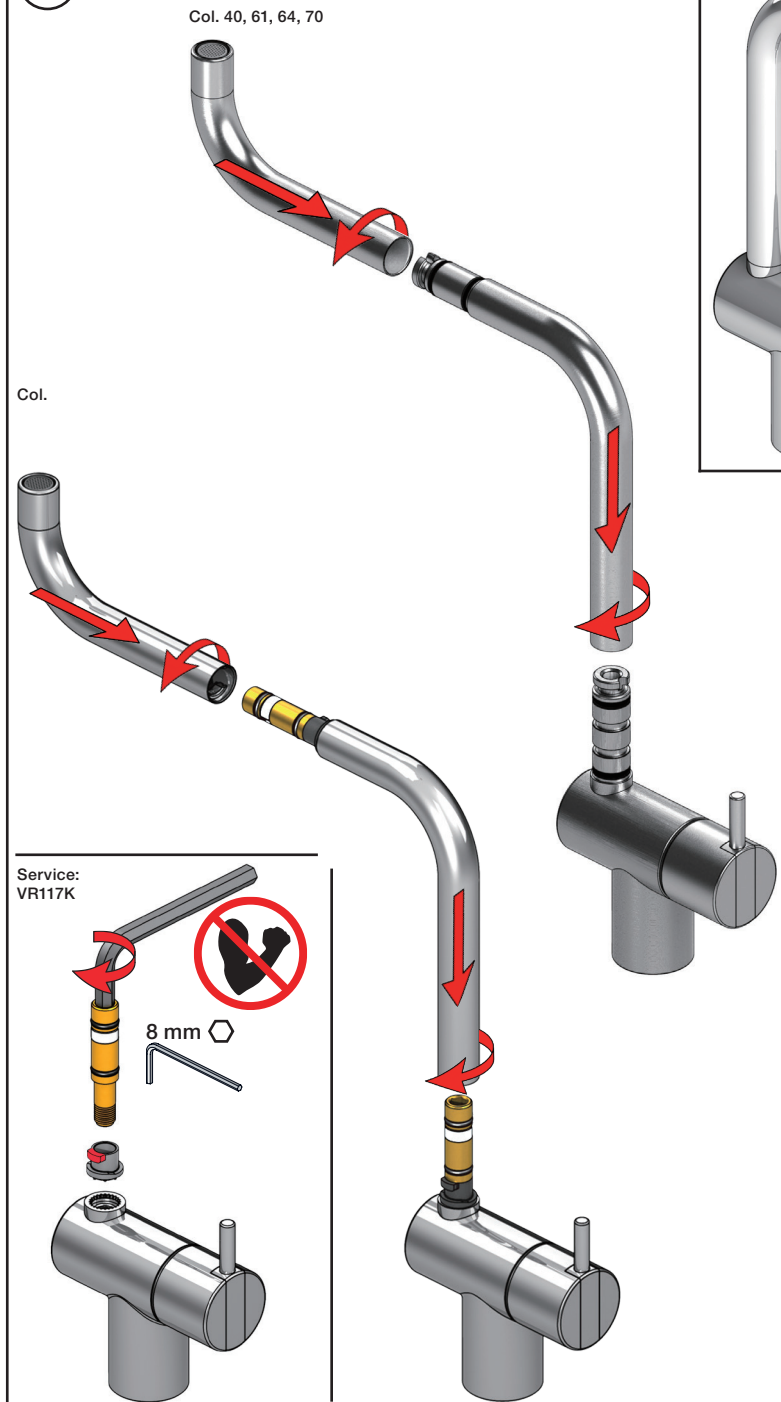

4

5

KV1L/KV1M

Operation
Bedienung
Betjening

Brak
Bedienung
Fonctionnement

Colour: 02, 04, 05, 06, 08, 09, 12, 14, 15, 16, 17,
18, 19, 20, 21, 25, 27, 60, 62, 63, 65, 66

- NR.10/L/M: VR20, VR22, VR273/L/M, VR294, VR295
 VR17L4K: VR15P, VR16L4, VR17L (US Standard)
 VR17L5K: VR15P, VR16L5, VR17L
 VR17L9K: VR15P, VR16L9, VR17L
 VR17LSK: VR15P, VR16LS, VR17L
 VR30: VR15P, VR16L9, VR17L, VR29, 4xVR31, VR35, VR1902 (F40) (and KV1 from 1972 - 1996)
 VR132: VR15P, VR16L9, VR17L, 2xVR31, 2xVR558, VR1902 (2013 - 06. 2016)
 VR133: VR15P, VR16L9, VR17L, VR24, 4xVR31, VR113, VR1902 (1997 - 2012)
 VR230: VR15P, VR16L9, VR17L, 2xVR118, VR229, VR235, 4xVR558, VR1902 (06-2016 -)
 VR117K: VR116, VR117, VR118, 2xVR558, VR1902
 VR277K: VR22, VR269, VR277
 VR297/L/M: VR20, VR22, VR269, VR273/L/M, VR277, VR294, VR295, VR296
 VR433: VR261, VR263, VR440, VR442, 2xVR444