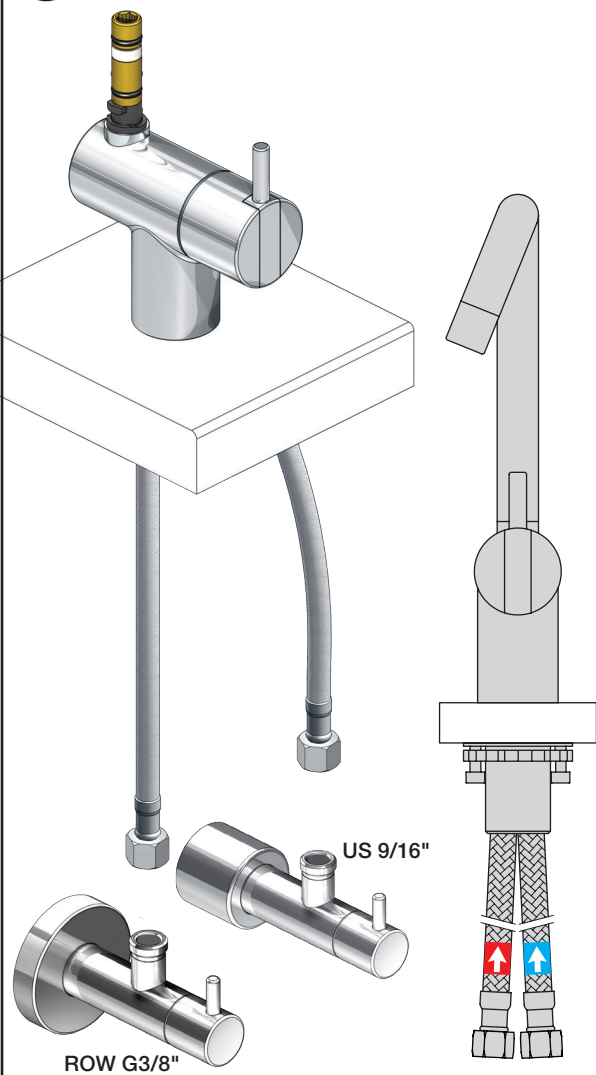

4

5

KV1L/KV1M

Operation
Bedienung
Betjening

Brak
Bedienung
Fonctionnement

Colour: 02, 04, 05, 06, 08, 09, 12, 14, 15, 16, 17,
18, 19, 20, 21, 25, 27, 60, 62, 63, 65, 66

- NR.10/L/M: VR20, VR22, VR273/L/M, VR294, VR295
 VR17L4K: VR15P, VR16L4, VR17L (US Standard)
 VR17L5K: VR15P, VR16L5, VR17L
 VR17L9K: VR15P, VR16L9, VR17L
 VR17LSK: VR15P, VR16LS, VR17L
 VR30: VR15P, VR16L9, VR17L, VR29, 4xVR31, VR35, VR1902 (F40) (and KV1 from 1972 - 1996)
 VR132: VR15P, VR16L9, VR17L, 2xVR31, 2xVR558, VR1902 (2013 - 06. 2016)
 VR133: VR15P, VR16L9, VR17L, VR24, 4xVR31, VR113, VR1902 (1997 - 2012)
 VR230: VR15P, VR16L9, VR17L, 2xVR118, VR229, VR235, 4xVR558, VR1902 (06-2016 -)
 VR117K: VR116, VR117, VR118, 2xVR558, VR1902
 VR277K: VR22, VR269, VR277
 VR297/L/M: VR20, VR22, VR269, VR273/L/M, VR277, VR294, VR295, VR296
 VR433: VR261, VR263, VR440, VR442, 2xVR444

vola
 Lunavej 2
 DK-8700 Horsens
 Tlf : + 45 7023 5500
 sales@vola.com
 www.vola.com

KV1 Family:

KV1: /250, /300
 KV1L: /250, /300
 KV1M: /250, /300

Date
 Jan. 23

Rev.
 9

Sheet
 SB25.2