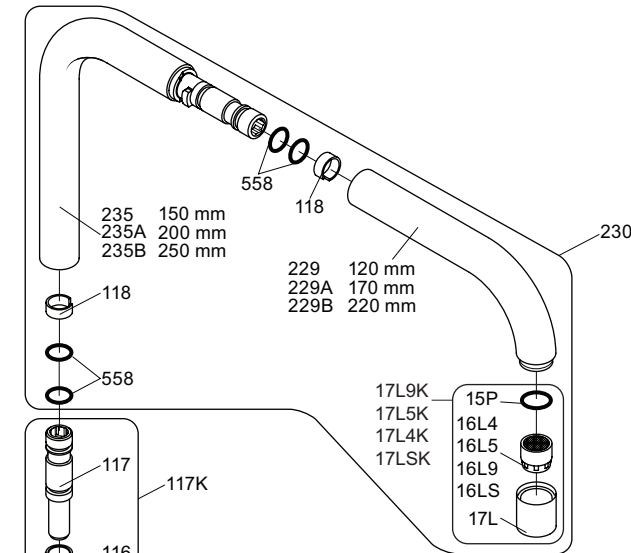

4

5

KV1L/KV1M

Operation
Bedienung
Betjening

Brak
Bedienung
Fonctionnement

Colour: 02, 04, 05, 06, 08, 09, 12, 14, 15, 16, 17,
18, 19, 20, 21, 25, 27, 60, 62, 63, 65, 66

- NR.10/L/M: VR20, VR22, VR273/L/M, VR294, VR295
 VR17L4K: VR15P, VR16L4, VR17L (US Standard)
 VR17L5K: VR15P, VR16L5, VR17L
 VR17L9K: VR15P, VR16L9, VR17L
 VR17LSK: VR15P, VR16LS, VR17L
 VR30: VR15P, VR16L9, VR17L, VR29, 4xVR31, VR35, VR1902 (F40) (and KV1 from 1972 - 1996)
 VR132: VR15P, VR16L9, VR17L, 2xVR31, 2xVR558, VR1902 (2013 - 06. 2016)
 VR133: VR15P, VR16L9, VR17L, VR24, 4xVR31, VR113, VR1902 (1997 - 2012)
 VR230: VR15P, VR16L9, VR17L, 2xVR118, VR229, VR235, 4xVR558, VR1902 (06-2016 -)
 VR117K: VR116, VR117, VR118, 2xVR558, VR1902
 VR277K: VR22, VR269, VR277
 VR297/L/M: VR20, VR22, VR269, VR273/L/M, VR277, VR294, VR295, VR296
 VR433: VR261, VR263, VR440, VR442, 2xVR444

vola
 Lunavej 2
 DK-8700 Horsens
 Tlf : + 45 7023 5500
 sales@vola.com
 www.vola.com

KV1 Family:

KV1: /250, /300
 KV1L: /250, /300
 KV1M: /250, /300

Date
 Jan. 23

Rev.
 9

Sheet
 SB25.2