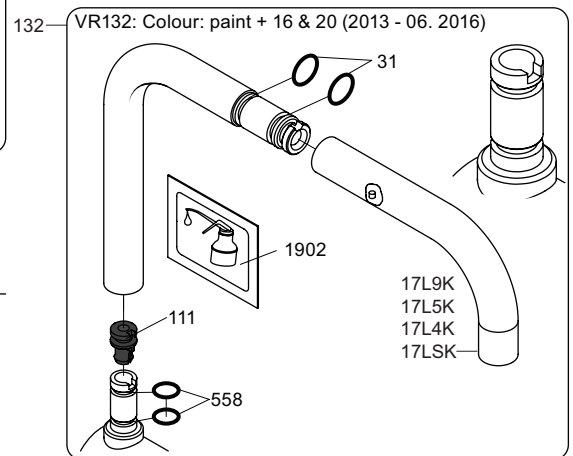

4

5

KV1L/KV1M

Operation
Bedienung
Betjening

Brak
Bedienung
Fonctionnement

Colour: 02, 04, 05, 06, 08, 09, 12, 14, 15, 16, 17,
18, 19, 20, 21, 25, 27, 60, 62, 63, 65, 66

- NR.10/L/M: VR20, VR22, VR273/L/M, VR294, VR295
 VR17L4K: VR15P, VR16L4, VR17L (US Standard)
 VR17L5K: VR15P, VR16L5, VR17L
 VR17L9K: VR15P, VR16L9, VR17L
 VR17LSK: VR15P, VR16LS, VR17L
 VR30: VR15P, VR16L9, VR17L, VR29, 4xVR31, VR35, VR1902 (F40) (and KV1 from 1972 - 1996)
 VR132: VR15P, VR16L9, VR17L, 2xVR31, 2xVR558, VR1902 (2013 - 06. 2016)
 VR133: VR15P, VR16L9, VR17L, VR24, 4xVR31, VR113, VR1902 (1997 - 2012)
 VR230: VR15P, VR16L9, VR17L, 2xVR118, VR229, VR235, 4xVR558, VR1902 (06-2016 -)
 VR117K: VR116, VR117, VR118, 2xVR558, VR1902
 VR277K: VR22, VR269, VR277
 VR297/L/M: VR20, VR22, VR269, VR273/L/M, VR277, VR294, VR295, VR296
 VR433: VR261, VR263, VR440, VR442, 2xVR444