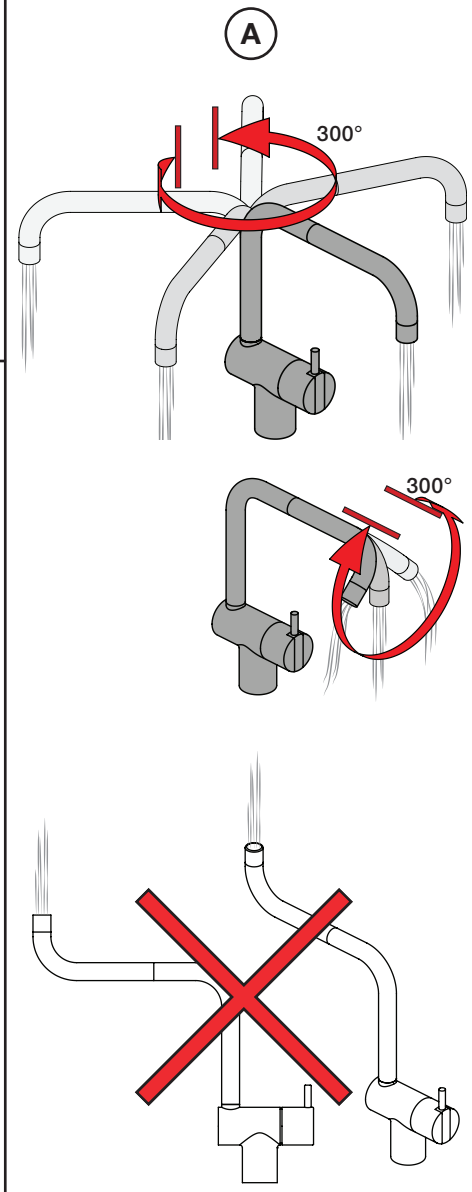

4

5

KV1L/KV1M

Operation
Bedienung
Betjening

Brak
Bedienung
Fonctionnement

Colour: 02, 04, 05, 06, 08, 09, 12, 14, 15, 16, 17,
18, 19, 20, 21, 25, 27, 60, 62, 63, 65, 66

- NR.10/L/M: VR20, VR22, VR273/L/M, VR294, VR295
 VR17L4K: VR15P, VR16L4, VR17L (US Standard)
 VR17L5K: VR15P, VR16L5, VR17L
 VR17L9K: VR15P, VR16L9, VR17L
 VR17LSK: VR15P, VR16LS, VR17L
 VR30: VR15P, VR16L9, VR17L, VR29, 4xVR31, VR35, VR1902 (F40) (and KV1 from 1972 - 1996)
 VR132: VR15P, VR16L9, VR17L, 2xVR31, 2xVR558, VR1902 (2013 - 06. 2016)
 VR133: VR15P, VR16L9, VR17L, VR24, 4xVR31, VR113, VR1902 (1997 - 2012)
 VR230: VR15P, VR16L9, VR17L, 2xVR118, VR229, VR235, 4xVR558, VR1902 (06-2016 -)
 VR117K: VR116, VR117, VR118, 2xVR558, VR1902
 VR277K: VR22, VR269, VR277
 VR297/L/M: VR20, VR22, VR269, VR273/L/M, VR277, VR294, VR295, VR296
 VR433: VR261, VR263, VR440, VR442, 2xVR444