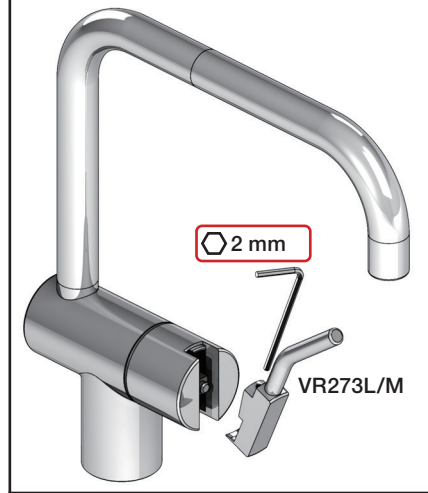

4

5

KV1L/KV1M

Operation
Bedienung
Betjening

Brak
Bedienung
Fonctionnement

Colour: 02, 04, 05, 06, 08, 09, 12, 14, 15, 16, 17,
18, 19, 20, 21, 25, 27, 60, 62, 63, 65, 66

- NR.10/L/M: VR20, VR22, VR273/L/M, VR294, VR295
 VR17L4K: VR15P, VR16L4, VR17L (US Standard)
 VR17L5K: VR15P, VR16L5, VR17L
 VR17L9K: VR15P, VR16L9, VR17L
 VR17LSK: VR15P, VR16LS, VR17L
 VR30: VR15P, VR16L9, VR17L, VR29, 4xVR31, VR35, VR1902 (F40) (and KV1 from 1972 - 1996)
 VR132: VR15P, VR16L9, VR17L, 2xVR31, 2xVR558, VR1902 (2013 - 06. 2016)
 VR133: VR15P, VR16L9, VR17L, VR24, 4xVR31, VR113, VR1902 (1997 - 2012)
 VR230: VR15P, VR16L9, VR17L, 2xVR118, VR229, VR235, 4xVR558, VR1902 (06-2016 -)
 VR117K: VR116, VR117, VR118, 2xVR558, VR1902
 VR277K: VR22, VR269, VR277
 VR297/L/M: VR20, VR22, VR269, VR273/L/M, VR277, VR294, VR295, VR296
 VR433: VR261, VR263, VR440, VR442, 2xVR444