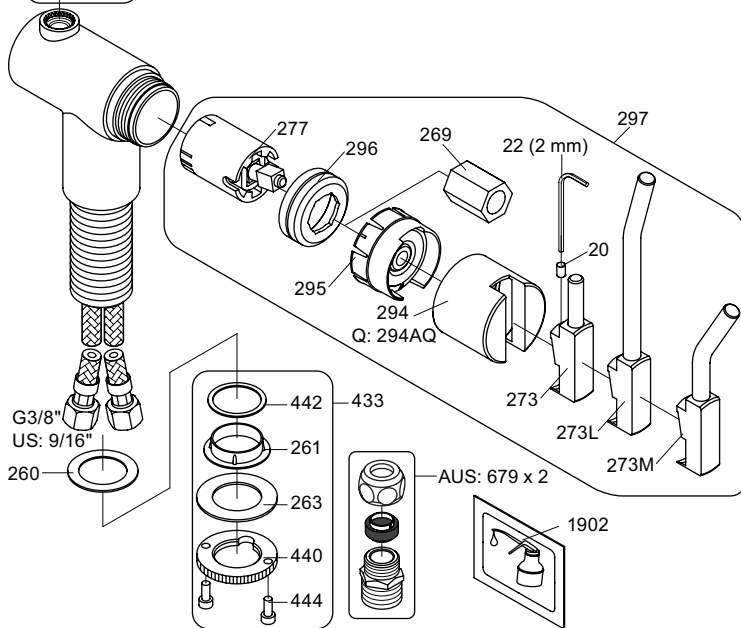

4

5

KV1L/KV1M

Operation
Bedienung
Betjening

Brak
Bedienung
Fonctionnement

Colour: 02, 04, 05, 06, 08, 09, 12, 14, 15, 16, 17,
18, 19, 20, 21, 25, 27, 60, 62, 63, 65, 66

- NR.10/L/M: VR20, VR22, VR273/L/M, VR294, VR295
 VR17L4K: VR15P, VR16L4, VR17L (US Standard)
 VR17L5K: VR15P, VR16L5, VR17L
 VR17L9K: VR15P, VR16L9, VR17L
 VR17LSK: VR15P, VR16LS, VR17L
 VR30: VR15P, VR16L9, VR17L, VR29, 4xVR31, VR35, VR1902 (F40) (and KV1 from 1972 - 1996)
 VR132: VR15P, VR16L9, VR17L, 2xVR31, 2xVR558, VR1902 (2013 - 06. 2016)
 VR133: VR15P, VR16L9, VR17L, VR24, 4xVR31, VR113, VR1902 (1997 - 2012)
 VR230: VR15P, VR16L9, VR17L, 2xVR118, VR229, VR235, 4xVR558, VR1902 (06-2016 -)
 VR117K: VR116, VR117, VR118, 2xVR558, VR1902
 VR277K: VR22, VR269, VR277
 VR297/L/M: VR20, VR22, VR269, VR273/L/M, VR277, VR294, VR295, VR296
 VR433: VR261, VR263, VR440, VR442, 2xVR444

vola
 Lunavej 2
 DK-8700 Horsens
 Tlf : + 45 7023 5500
 sales@vola.com
 www.vola.com

KV1 Family:

KV1: /250, /300
 KV1L: /250, /300
 KV1M: /250, /300

Date
 Jan. 23

Rev.
 9

Sheet
 SB25.2