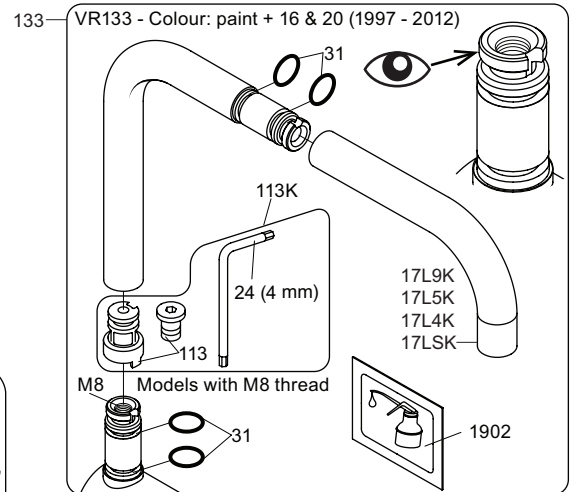

4

5

KV1L/KV1M

Operation
Bedienung
Betjening

Brak
Bedienung
Fonctionnement

Colour: 02, 04, 05, 06, 08, 09, 12, 14, 15, 16, 17,
18, 19, 20, 21, 25, 27, 60, 62, 63, 65, 66

- NR.10/L/M: VR20, VR22, VR273/L/M, VR294, VR295
 VR17L4K: VR15P, VR16L4, VR17L (US Standard)
 VR17L5K: VR15P, VR16L5, VR17L
 VR17L9K: VR15P, VR16L9, VR17L
 VR17LSK: VR15P, VR16LS, VR17L
 VR30: VR15P, VR16L9, VR17L, VR29, 4xVR31, VR35, VR1902 (F40) (and KV1 from 1972 - 1996)
 VR132: VR15P, VR16L9, VR17L, 2xVR31, 2xVR558, VR1902 (2013 - 06. 2016)
 VR133: VR15P, VR16L9, VR17L, VR24, 4xVR31, VR113, VR1902 (1997 - 2012)
 VR230: VR15P, VR16L9, VR17L, 2xVR118, VR229, VR235, 4xVR558, VR1902 (06-2016 -)
 VR117K: VR116, VR117, VR118, 2xVR558, VR1902
 VR277K: VR22, VR269, VR277
 VR297/L/M: VR20, VR22, VR269, VR273/L/M, VR277, VR294, VR295, VR296
 VR433: VR261, VR263, VR440, VR442, 2xVR444

vola
 Lunavej 2
 DK-8700 Horsens
 Tlf : + 45 7023 5500
 sales@vola.com
 www.vola.com

KV1 Family:

KV1: /250, /300
 KV1L: /250, /300
 KV1M: /250, /300

Date
 Jan. 23

Rev.
 9

Sheet
 SB25.2