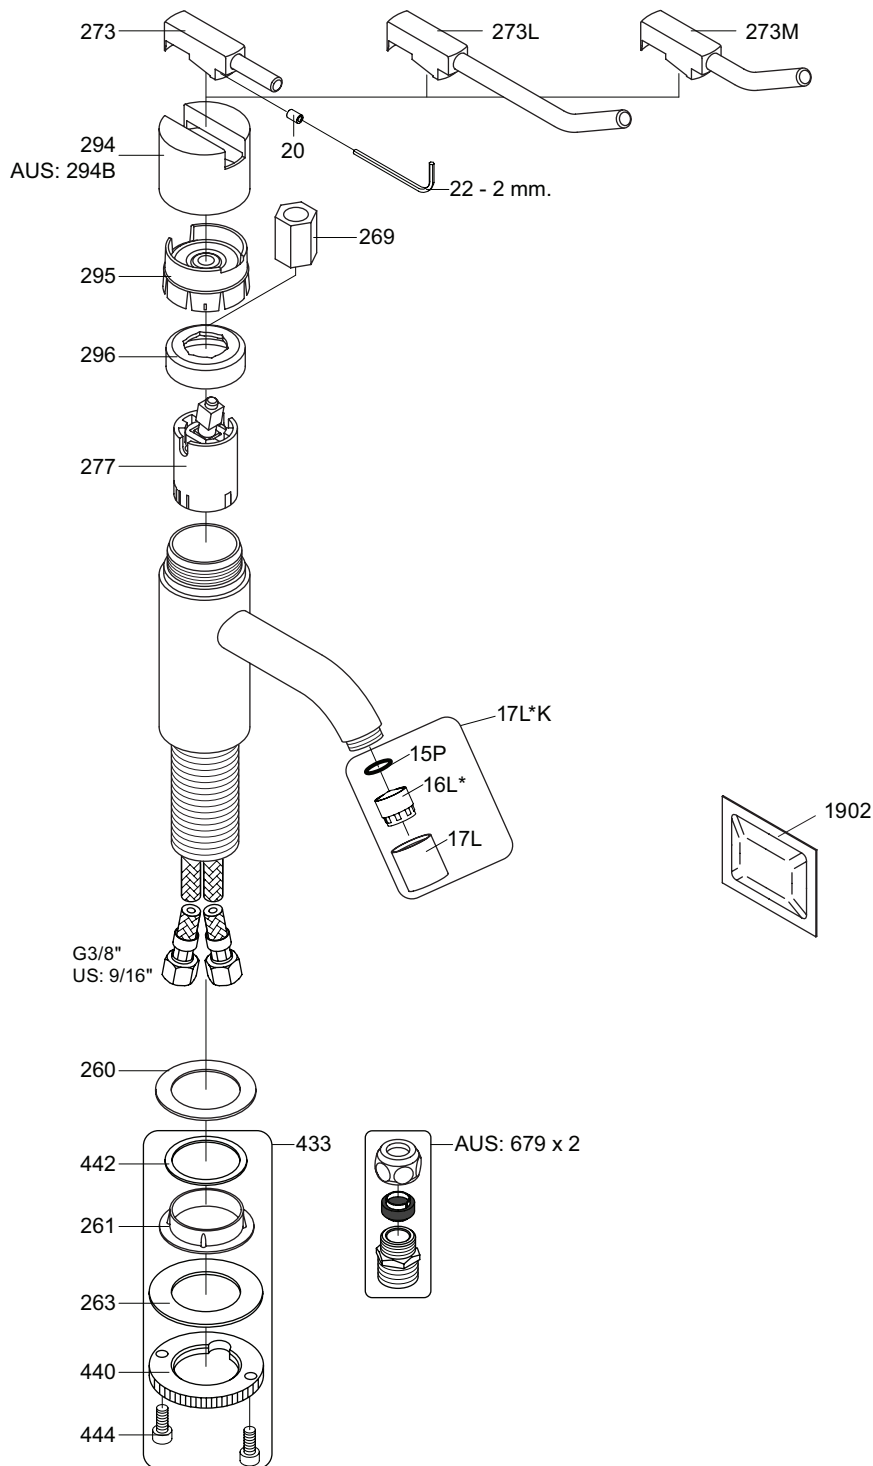

5

Data, 3 Bar/43.5 Psi:

| Max. | l/min. | Gal/min. | Note. |
|--------|--------|----------|----------------|
| HV1/3: | 5.0 | 1.3 | Standard |
| HV1/3: | 4.5 | 1.2 | Standard USA |
| HV1/3: | 9.0 | 1.8 | Standard Japan |
| HV4 | 9,0 | 1.8 | |

Max. 70°C, 158°F

HV1

HV3

HV4

HV1: Ø10
 HV1JP: Ø10
 HV1US: Ø3/8"
 HV1Q: Ø3/8"

- VR277K: VR22, VR269, VR277
- *VR17L4K: VR15P, VR16L4, VR17L (US-Standard)
- *VR17L5K: VR15P, VR16L5, VR17L (Standard)
- *VR17L9K: VR15P, VR16L9, VR17L (Japan Standard)
- *VR17LSK: VR15P, VR16LS, VR17L
- VR297/L/M: VR20, VR22, VR269, VR273/L/M, VR277, VR294, VR295, VR296
- VR433: VR261, VR263, VR440, VR442, 2xVR444
- NR.10/L/M: VR20, VR22, VR273/L/M, VR294, VR295