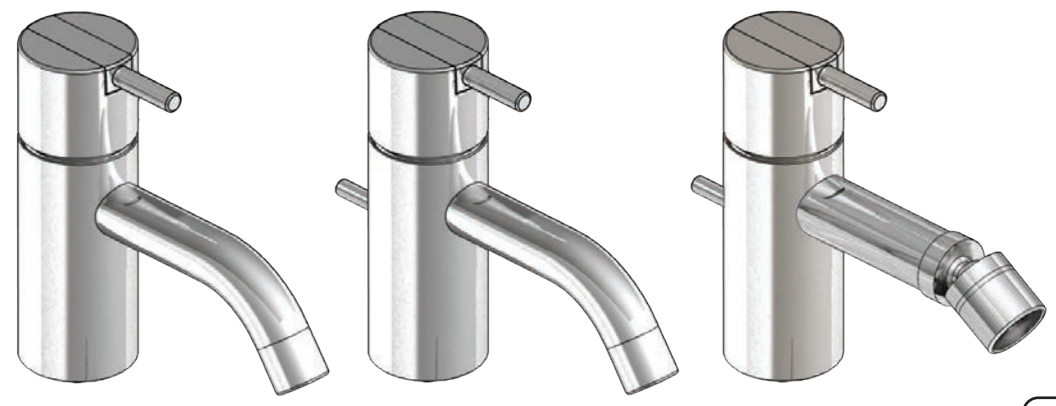

Max. 70°C, 158°F

HV1

HV3

HV4

HV1: Ø10
 HV1JP: Ø10
 HV1US: Ø3/8"
 HV1Q: Ø3/8"

- VR277K: VR22, VR269, VR277
- *VR17L4K: VR15P, VR16L4, VR17L (US-Standard)
- *VR17L5K: VR15P, VR16L5, VR17L (Standard)
- *VR17L9K: VR15P, VR16L9, VR17L (Japan Standard)
- *VR17LSK: VR15P, VR16LS, VR17L
- VR297/L/M: VR20, VR22, VR269, VR273/L/M, VR277, VR294, VR295, VR296
- VR433: VR261, VR263, VR440, VR442, 2xVR444
- NR.10/L/M: VR20, VR22, VR273/L/M, VR294, VR295