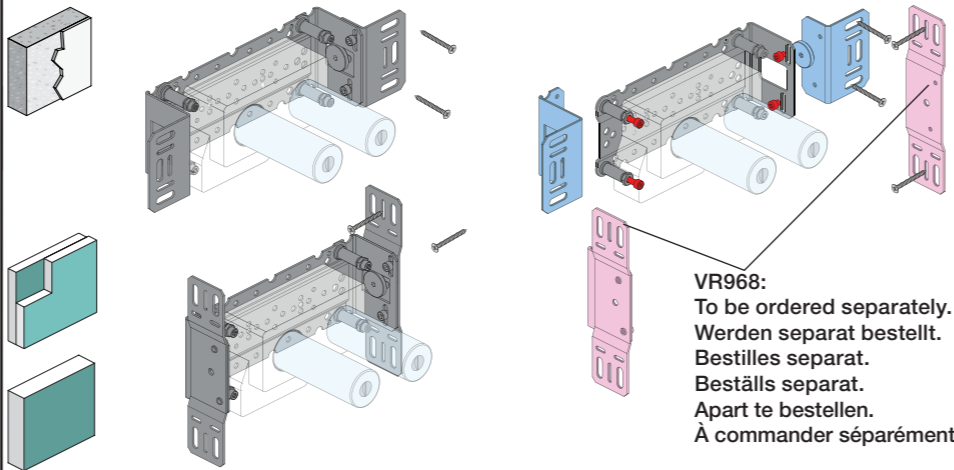

www.vola.com

5000_V4_40998504
 04-01-2023

vola

5 705230 287317

	L	L1	L2	H	H1	D
5400DV	377 mm 14 3/4"	260 mm 10"	268 mm 10 1/2"	95 mm 3 3/4"	186 mm 7 3/8"	70 mm 2 3/4"
5100, 5200V, 5300, 5400V, 5600V	475 mm 19 3/4"	355 mm 14"	367 mm 14 1/2"			
5100X, 5400NV, 5400TV	552 mm 21 3/4"	435 mm 17"	447 mm 17 5/8"			
5400FV, 5400RV	630 mm 25 1/2"	514 mm 20 3/8"	522 mm 20 1/2"			

VR968:
 To be ordered separately.
 Werden separat bestellt.
 Bestilles separat.
 Apart te bestellen.
 À commander séparément.

A Max.: 10 Bar/145 psi
 Max. 65°C, 150°F

USA - For use with showerheads rated at 5.7 L/min. (1.5 gpm.) or higher.