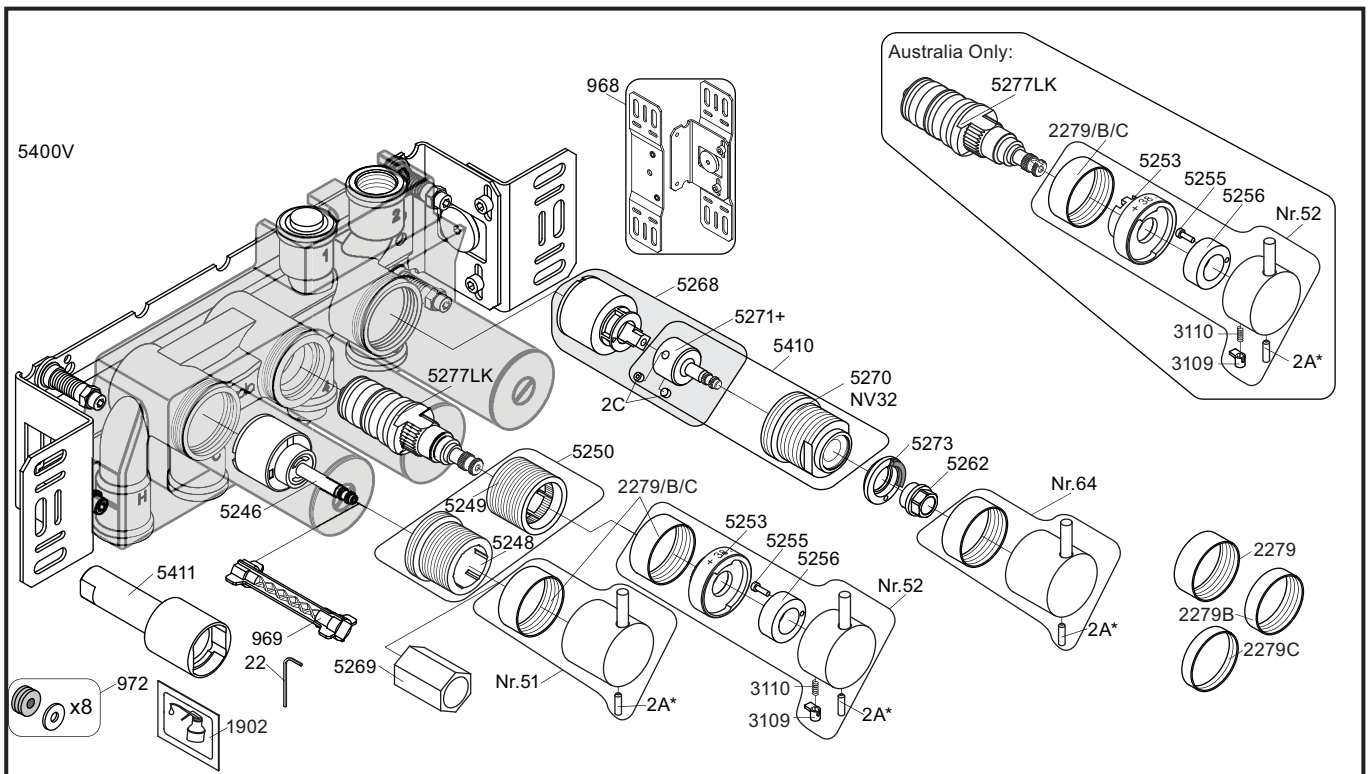

1. MAX. 16 Bar
 232 Psi

2. MAX. 4 Bar
 58 Psi

! Water - Wasser - Vand - Vatten - Water - Leau !
! MAX 1 Minute - Minut - Minuut !

NR51:	VR5251, VR2279+B+C, VR2A
NR52:	VR2A, VR5252, VR5253, VR5255, VR5256, VR2279+B+C, VR3113, VR2A
NR64:	VR5251, VR2279+B+C, VR2A
VR3113:	VR3109, VR3110, VR5255
VR5250+:	VR5248+, VR5249+, VR5257, VR5258, VR5259, VR5260
VR5250AUS+:	VR5248+, VR5249+, VR5257, VR5258, VR5259, VR5260, VR5275
VR5257+:	VR5257+, VR5259+
VR5258+:	VR5258+, VR5260+
VR5268+:	2xVR2C, VR1902, VR5268, VR5271+
VR5410+:	2xVR2C, VR5270+, VR5271+