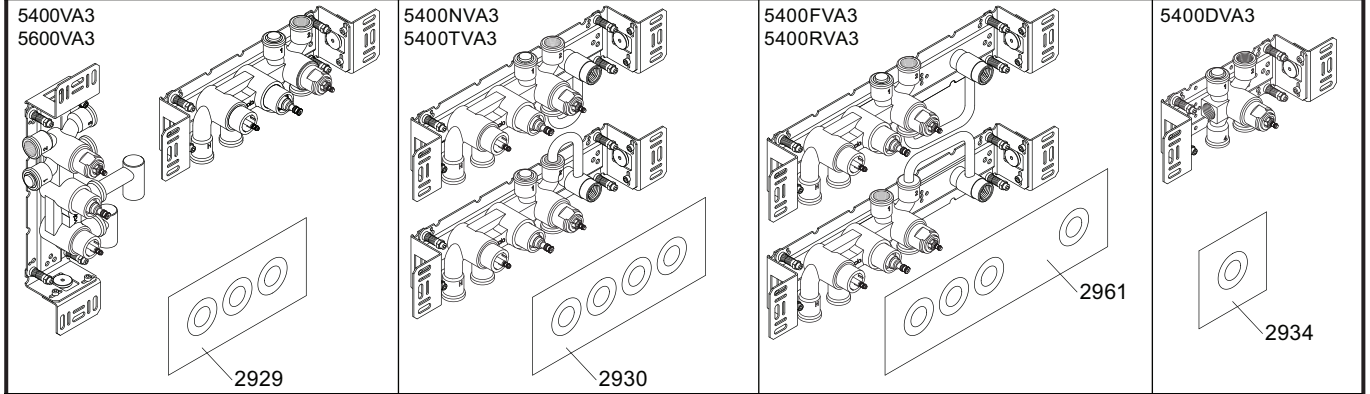

1. MAX. 16 Bar
 232 Psi

2. MAX. 4 Bar
 58 Psi

! Water - Wasser - Vand - Vatten - Water - Leau !
! MAX 1 Minute - Minut - Minuut !

NR51:	VR5251, VR2279+B+C, VR2A
NR52:	VR2A, VR5252, VR5253, VR5255, VR5256, VR2279+B+C, VR3113, VR2A
NR64:	VR5251, VR2279+B+C, VR2A
VR3113:	VR3109, VR3110, VR5255
VR5250+:	VR5248+, VR5249+, VR5257, VR5258, VR5259, VR5260
VR5250AUS+:	VR5248+, VR5249+, VR5257, VR5258, VR5259, VR5260, VR5275
VR5257+:	VR5257+, VR5259+
VR5258+:	VR5258+, VR5260+
VR5268+:	2xVR2C, VR1902, VR5268, VR5271+
VR5410+:	2xVR2C, VR5270+, VR5271+