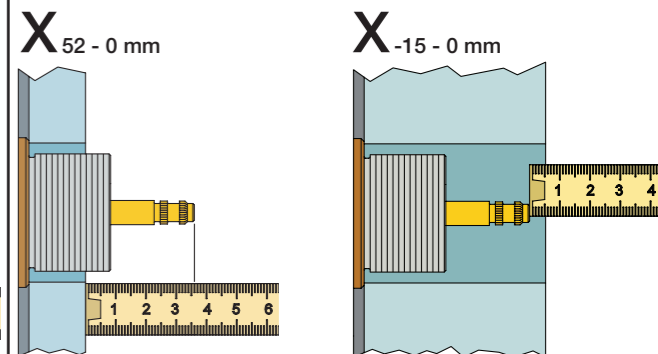

Extension, retrofit
Verlängerung, nachträglicher Einbau
Forlængerdele, eftermontering
Förlängning, eftermontering
Aanpassing na montage
Modification après installation

X	VR5250/VR5410/VR2019
37 - 49 mm	Std.
27 - 37 mm	+10
17 - 27 mm	+20
7 - 17 mm	+30
-3 - 7 mm	+40
-13 - -3 mm	+50

Montage van de verlengstukken
Montage des rallonges