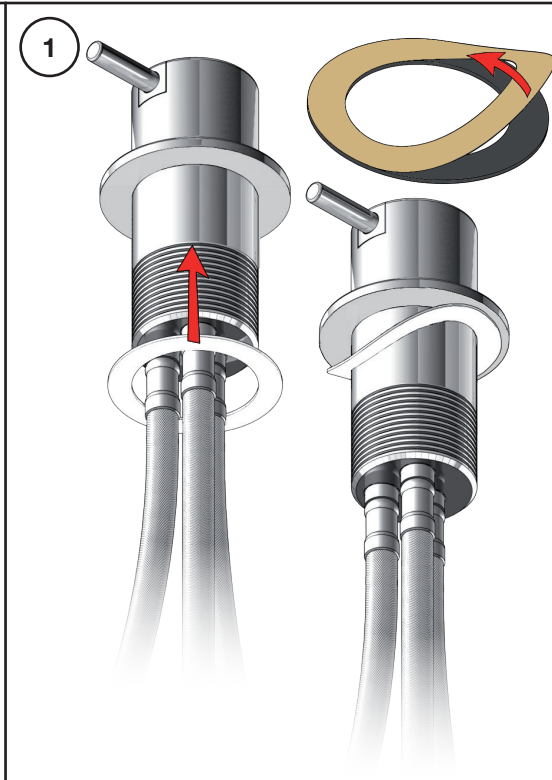

Data, 3 Bar /43.5 Psi:

	l/min.	Gal/min.
500:	14,5	3.8
590:	9,0	2.4
500-T1:	11,0	2.9
2500:	18,7	4.9
SC1:	18,7	4.9
SC5, 7:	18,0	4.8
SC9:	11,0	2.9

Max. 65°C, 150°F

500/2500: