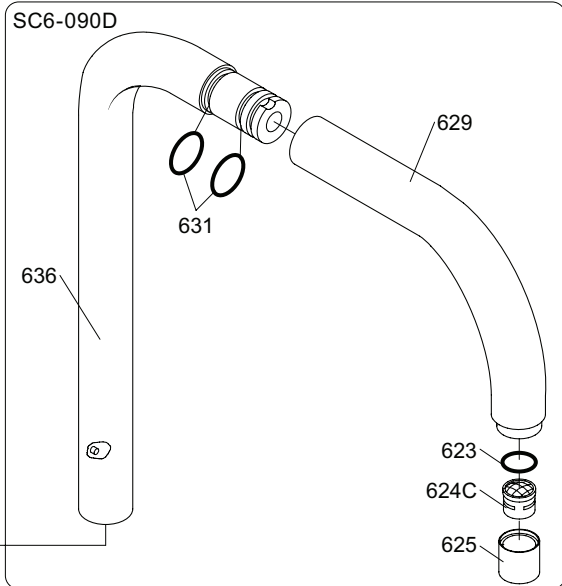

Inches:	Ø	H	D	h
090	3/4"	8 1/4"	8"	5 3/4"
090A	3/4"	4 1/4"	3 1/2"	1 1/2"
090B	3/4"	7"	4"	4 1/2"
090C	1"	7"	4"	4 1/2"
090D	1"	8 3/4"	8"	5"
090E	1"	6 3/4"	8"	2 1/2"
090G	3/4"	7"	5 1/2"	4"
090H	3/4"	10 1/2"	8 5/8"	6"
090I	3/4"	12 3/4"	8 5/8"	8 1/2"
090V	3/4"	14"	5 3/4"	10 1/2"

VOLA 500, 590, 500T1
 VOLA 2500
 VOLA SC1, SC3, SC5, SC7, SC9, SC10, SC12

Fitting instruction
 Montageanleitung
 Monteringsvejledning
 Monteringsvægledning
 Montage hanleiding
 Manuel de montage

04/00027
 04/00038

vola

- NR11: VR20, VR22, VR1273, VR1274, VR1275
- VR090D/C: VR623, VR624C, 4xVR631, VR1902
- VR1277K: VR22, VR2269, VR1277
- VR434: VR261, VR263, VR440, VR442, 2xVR455
- VR437: VR97, VR98, 2xVR444, VR450, VR451

VOLA 090E

Date
 Oct. 2014

Rev.
 1

Sheet
 SB 18.2

2500:

500: Ø10
500US: Ø3/8"

- VR1277K: VR22, VR2269, VR1277
- VR434: 2xVR455, VR445, VR446, VR502
- NR.11: VR20, VR22, VR1273, VR1274, VR1275

vola
Lunavej 2
DK-8700 Horsens
Tlf : + 45 7023 5500
sales@vola.com
www.vola.com