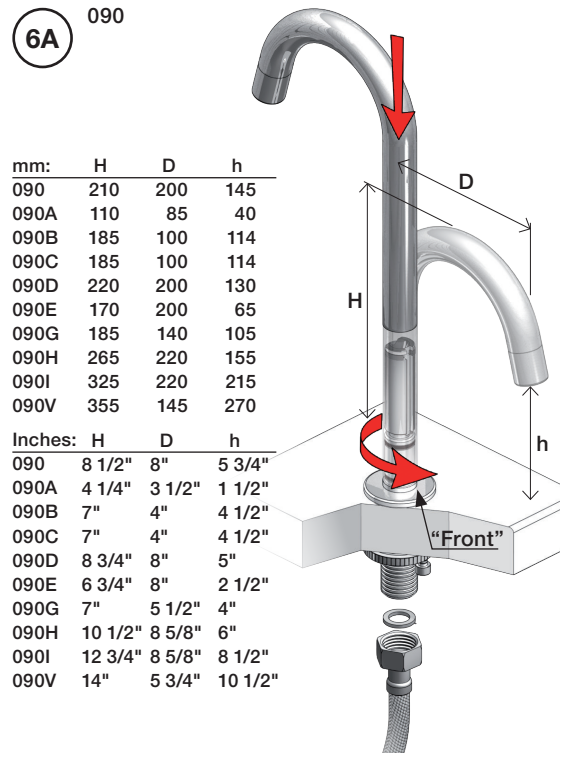

Inches:	Ø	H	D	h
090	3/4"	8 1/4"	8"	5 3/4"
090A	3/4"	4 1/4"	3 1/2"	1 1/2"
090B	3/4"	7"	4"	4 1/2"
090C	1"	7"	4"	4 1/2"
090D	1"	8 3/4"	8"	5"
090E	1"	6 3/4"	8"	2 1/2"
090G	3/4"	7"	5 1/2"	4"
090H	3/4"	10 1/2"	8 5/8"	6"
090I	3/4"	12 3/4"	8 5/8"	8 1/2"
090V	3/4"	14"	5 3/4"	10 1/2"

VOLA 500, 590, 500T1
 VOLA 2500
 VOLA SC1, SC3, SC5, SC7, SC9, SC10, SC12

Fitting instruction
 Montageanleitung
 Monteringsvejledning
 Monteringsvægledning
 Montage hanleiding
 Manuel de montage

04/00027
 04/00038

vola

- NR11: VR20, VR22, VR1273, VR1274, VR1275
- VR090D/C: VR623, VR624C, 4xVR631, VR1902
- VR1277K: VR22, VR2269, VR1277
- VR434: VR261, VR263, VR440, VR442, 2xVR455
- VR437: VR97, VR98, 2xVR444, VR450, VR451

VOLA 090E

Date
 Oct. 2014

Rev.
 1

Sheet
 SB 18.2

2500:

500: Ø10
500US: Ø3/8"

- VR1277K: VR22, VR2269, VR1277
- VR434: 2xVR455, VR445, VR446, VR502
- NR.11: VR20, VR22, VR1273, VR1274, VR1275

vola
Lunavej 2
DK-8700 Horsens
Tlf : + 45 7023 5500
sales@vola.com
www.vola.com