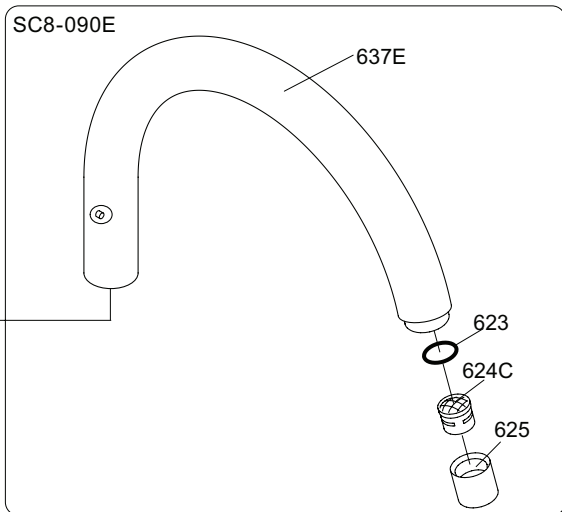

Inches:	Ø	H	D	h
090	3/4"	8 1/4"	8"	5 3/4"
090A	3/4"	4 1/4"	3 1/2"	1 1/2"
090B	3/4"	7"	4"	4 1/2"
090C	1"	7"	4"	4 1/2"
090D	1"	8 3/4"	8"	5"
090E	1"	6 3/4"	8"	2 1/2"
090G	3/4"	7"	5 1/2"	4"
090H	3/4"	10 1/2"	8 5/8"	6"
090I	3/4"	12 3/4"	8 5/8"	8 1/2"
090V	3/4"	14"	5 3/4"	10 1/2"

VOLA 500, 590, 500T1
 VOLA 2500
 VOLA SC1, SC3, SC5, SC7, SC9, SC10, SC12

Fitting instruction
 Montageanleitung
 Monteringsvejledning
 Monteringsvægledning
 Montage hanleiding
 Manuel de montage

04/00027
 04/00038

vola

- NR11: VR20, VR22, VR1273, VR1274, VR1275
- VR090D/C: VR623, VR624C, 4xVR631, VR1902
- VR1277K: VR22, VR2269, VR1277
- VR434: VR261, VR263, VR440, VR442, 2xVR455
- VR437: VR97, VR98, 2xVR444, VR450, VR451

VOLA 090E

Date
 Oct. 2014

Rev.
 1

Sheet
 SB 18.2

2500:

500: Ø10
500US: Ø3/8"

- VR1277K: VR22, VR2269, VR1277
- VR434: 2xVR455, VR445, VR446, VR502
- NR.11: VR20, VR22, VR1273, VR1274, VR1275

vola
Lunavej 2
DK-8700 Horsens
Tlf : + 45 7023 5500
sales@vola.com
www.vola.com