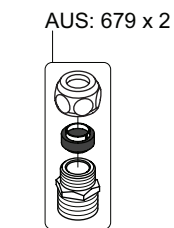

Inches:	Ø	H	D	h
090	3/4"	8 1/4"	8"	5 3/4"
090A	3/4"	4 1/4"	3 1/2"	1 1/2"
090B	3/4"	7"	4"	4 1/2"
090C	1"	7"	4"	4 1/2"
090D	1"	8 3/4"	8"	5"
090E	1"	6 3/4"	8"	2 1/2"
090G	3/4"	7"	5 1/2"	4"
090H	3/4"	10 1/2"	8 5/8"	6"
090I	3/4"	12 3/4"	8 5/8"	8 1/2"
090V	3/4"	14"	5 3/4"	10 1/2"

VOLA 500, 590, 500T1
 VOLA 2500
 VOLA SC1, SC3, SC5, SC7, SC9, SC10, SC12

Fitting instruction
 Montageanleitung
 Monteringsvejledning
 Monteringsvægledning
 Montage hanleiding
 Manuel de montage

04/00027
 04/00038

vola

- NR11: VR20, VR22, VR1273, VR1274, VR1275
- VR090D/C: VR623, VR624C, 4xVR631, VR1902
- VR1277K: VR22, VR2269, VR1277
- VR434: VR261, VR263, VR440, VR442, 2xVR455
- VR437: VR97, VR98, 2xVR444, VR450, VR451

VOLA 090E

Date
 Oct. 2014

Rev.
 1

Sheet
 SB 18.2

2500:

500: Ø10
500US: Ø3/8"

- VR1277K: VR22, VR2269, VR1277
- VR434: 2xVR455, VR445, VR446, VR502
- NR.11: VR20, VR22, VR1273, VR1274, VR1275

vola
Lunavej 2
DK-8700 Horsens
Tlf : + 45 7023 5500
sales@vola.com
www.vola.com