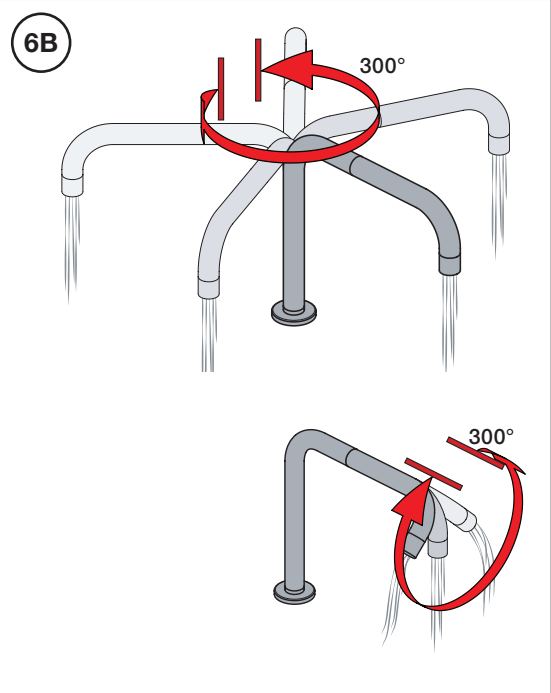

Inches:	Ø	H	D	h
090	3/4"	8 1/4"	8"	5 3/4"
090A	3/4"	4 1/4"	3 1/2"	1 1/2"
090B	3/4"	7"	4"	4 1/2"
090C	1"	7"	4"	4 1/2"
090D	1"	8 3/4"	8"	5"
090E	1"	6 3/4"	8"	2 1/2"
090G	3/4"	7"	5 1/2"	4"
090H	3/4"	10 1/2"	8 5/8"	6"
090I	3/4"	12 3/4"	8 5/8"	8 1/2"
090V	3/4"	14"	5 3/4"	10 1/2"

VOLA 090D

Date
 Oct. 14

Rev.
 1

Sheet
 SB 18.1

2500:

500: Ø10
500US: Ø3/8"

- VR1277K: VR22, VR2269, VR1277
- VR434: 2xVR455, VR445, VR446, VR502
- NR.11: VR20, VR22, VR1273, VR1274, VR1275

vola
Lunavej 2
DK-8700 Horsens
Tlf : + 45 7023 5500
sales@vola.com
www.vola.com