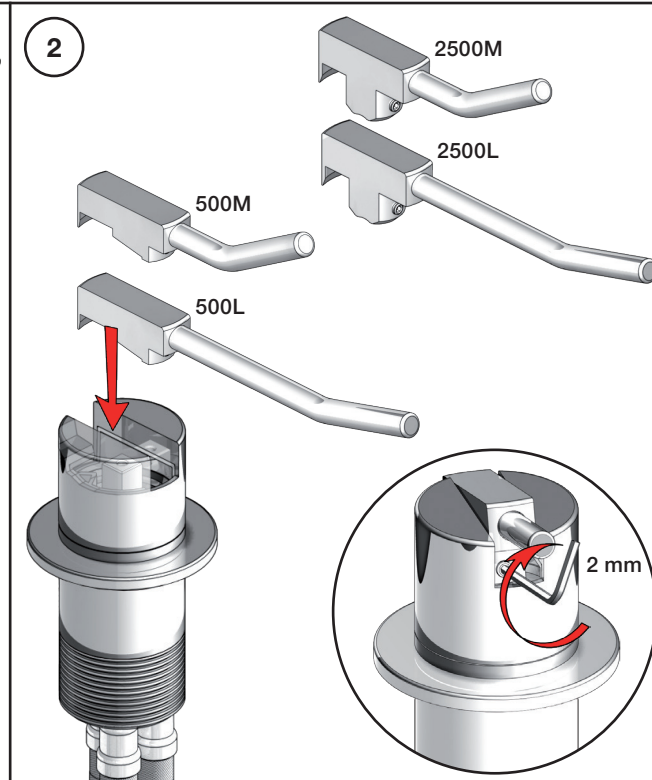

Inches:	Ø	H	D	h
090	3/4"	8 1/4"	8"	5 3/4"
090A	3/4"	4 1/4"	3 1/2"	1 1/2"
090B	3/4"	7"	4"	4 1/2"
090C	1"	7"	4"	4 1/2"
090D	1"	8 3/4"	8"	5"
090E	1"	6 3/4"	8"	2 1/2"
090G	3/4"	7"	5 1/2"	4"
090H	3/4"	10 1/2"	8 5/8"	6"
090I	3/4"	12 3/4"	8 5/8"	8 1/2"
090V	3/4"	14"	5 3/4"	10 1/2"

Max. 65°C, 150°F

500/2500:

Fitting instruction  
 Montageanleitung  
 Monteringsvejledning  
 Monteringsvægledning  
 Montage hanleiding  
 Manuel de montage

3

4

5

- VR1277K: VR22, VR2269, VR1277  
 VR090D/C: VR623, VR624C, 4xVR631, VR1902  
 VR434: VR261, VR263, VR440, VR442, 2xVR455  
 VR435: VR63, 2xVR444, VR447, VR448  
 VR437: VR97, VR98, 2xVR444, VR450, VR451  
 NR.11: VR20, VR22, VR1273, VR1274, VR1275

**VOLA 090D**

Date  
 Oct. 14

Rev.  
 1

Sheet  
 SB 18.1

2500:

500: Ø10  
500US: Ø3/8"

VR1277K: VR22, VR2269, VR1277  
 VR434: 2xVR455, VR445, VR446, VR502  
 NR.11: VR20, VR22, VR1273, VR1274, VR1275

**vola**  
 Lunavej 2  
 DK-8700 Horsens  
 Tlf : + 45 7023 5500  
 sales@vola.com  
 www.vola.com