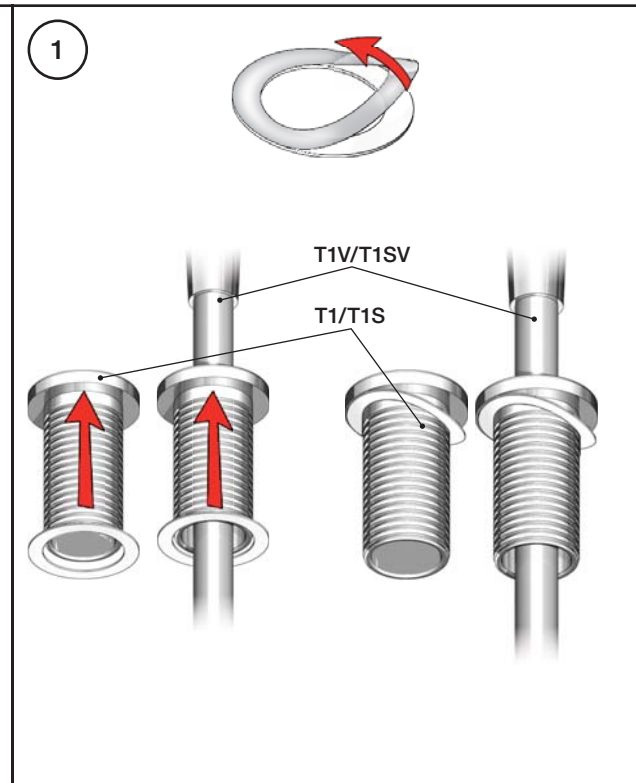

Inches:	Ø	H	D	h
090	3/4"	8 1/4"	8"	5 3/4"
090A	3/4"	4 1/4"	3 1/2"	1 1/2"
090B	3/4"	7"	4"	4 1/2"
090C	1"	7"	4"	4 1/2"
090D	1"	8 3/4"	8"	5"
090E	1"	6 3/4"	8"	2 1/2"
090G	3/4"	7"	5 1/2"	4"
090H	3/4"	10 1/2"	8 5/8"	6"
090I	3/4"	12 3/4"	8 5/8"	8 1/2"
090V	3/4"	14"	5 3/4"	10 1/2"

Max. 65°C, 150°F

500/2500:

Fitting instruction  
 Montageanleitung  
 Monteringsvejledning  
 Monteringsvægledning  
 Montage hanleiding  
 Manuel de montage

3

4

5

- VR1277K: VR22, VR2269, VR1277  
 VR090D/C: VR623, VR624C, 4xVR631, VR1902  
 VR434: VR261, VR263, VR440, VR442, 2xVR455  
 VR435: VR63, 2xVR444, VR447, VR448  
 VR437: VR97, VR98, 2xVR444, VR450, VR451  
 NR.11: VR20, VR22, VR1273, VR1274, VR1275

**VOLA 090D**

Date  
 Oct. 14

Rev.  
 1

Sheet  
 SB 18.1

2500:

500: Ø10  
500US: Ø3/8"

VR1277K: VR22, VR2269, VR1277  
 VR434: 2xVR455, VR445, VR446, VR502  
 NR.11: VR20, VR22, VR1273, VR1274, VR1275

**vola**  
 Lunavej 2  
 DK-8700 Horsens  
 Tlf : + 45 7023 5500  
 sales@vola.com  
 www.vola.com