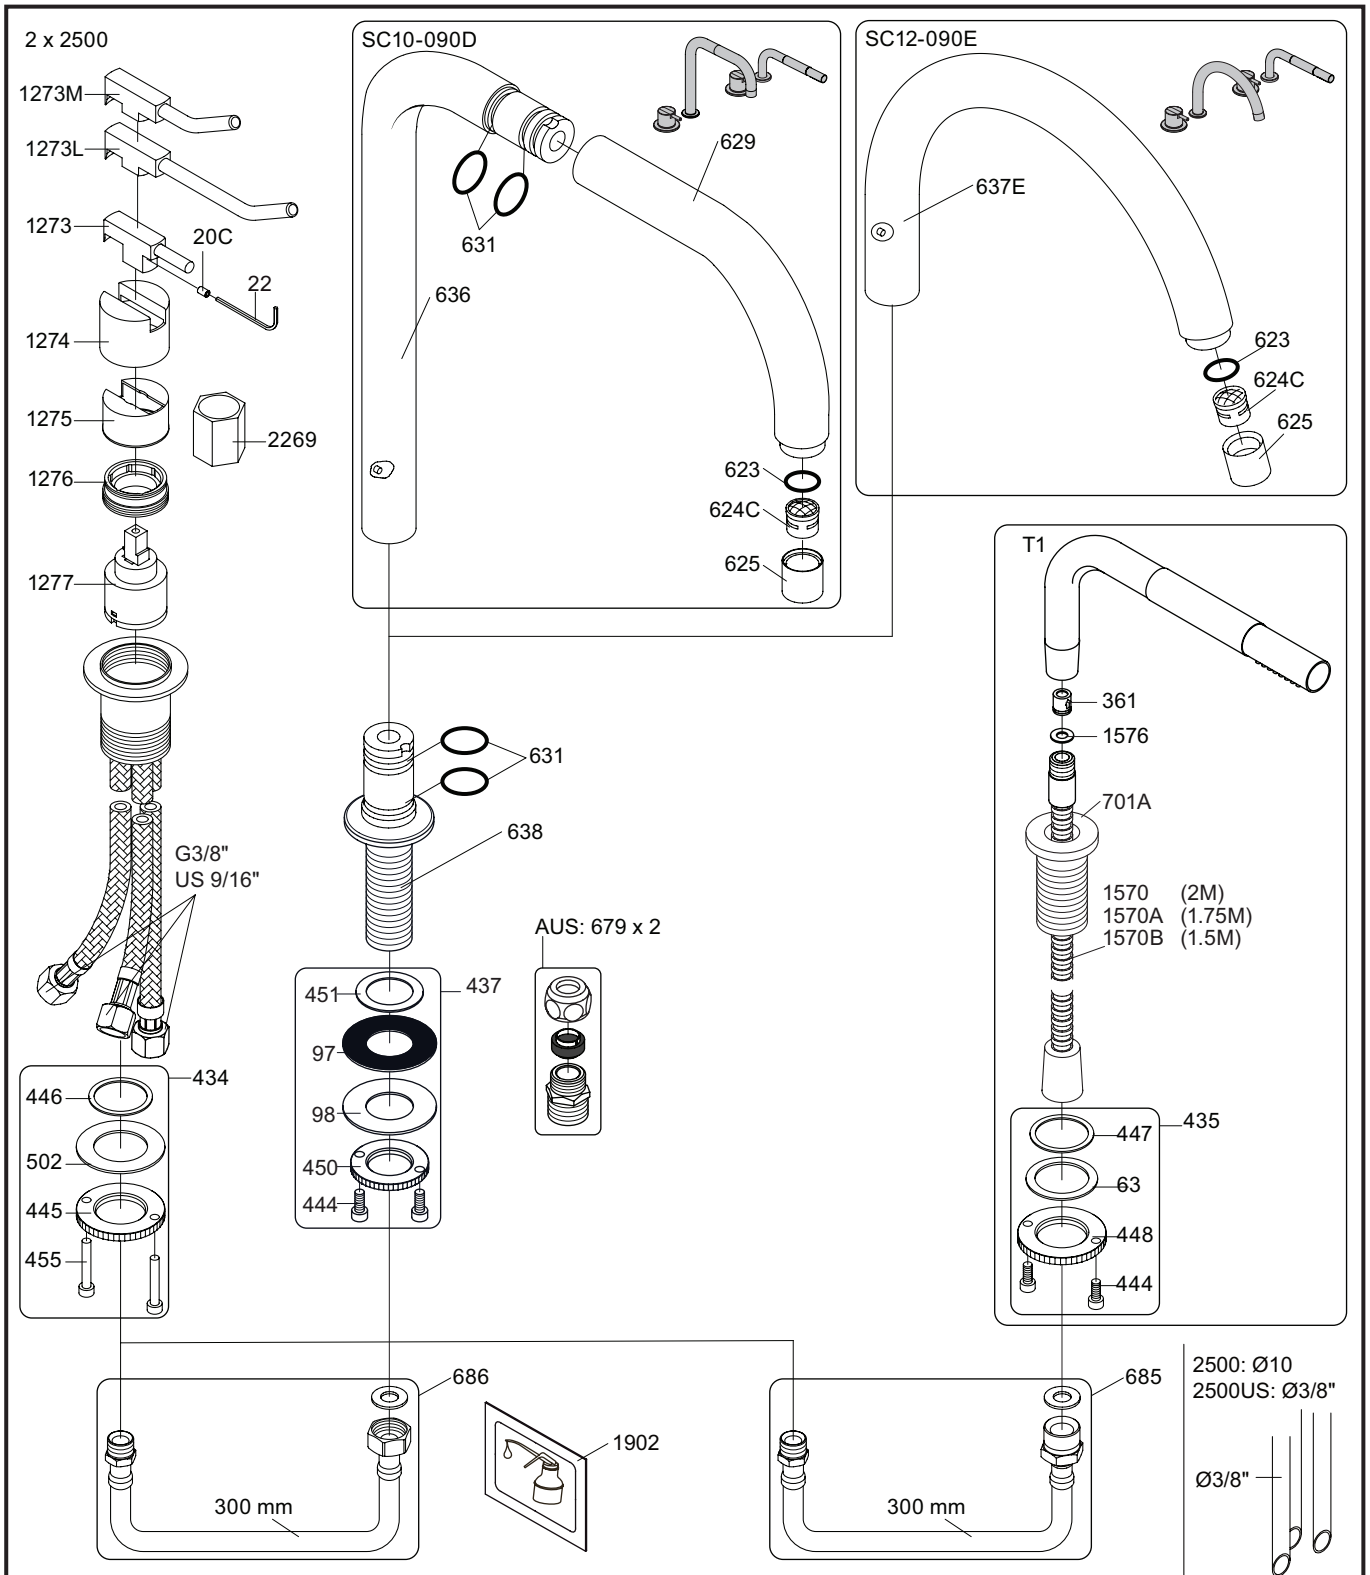

Inches:	Ø	H	D	h
090	3/4"	8 1/4"	8"	5 3/4"
090A	3/4"	4 1/4"	3 1/2"	1 1/2"
090B	3/4"	7"	4"	4 1/2"
090C	1"	7"	4"	4 1/2"
090D	1"	8 3/4"	8"	5"
090E	1"	6 3/4"	8"	2 1/2"
090G	3/4"	7"	5 1/2"	4"
090H	3/4"	10 1/2"	8 5/8"	6"
090I	3/4"	12 3/4"	8 5/8"	8 1/2"
090V	3/4"	14"	5 3/4"	10 1/2"

Max. 65°C, 150°F

500/2500:

Fitting instruction  
 Montageanleitung  
 Monteringsvejledning  
 Monteringsvægledning  
 Montage hanleiding  
 Manuel de montage

3

4

5

- VR1277K: VR22, VR2269, VR1277  
 VR090D/C: VR623, VR624C, 4xVR631, VR1902  
 VR434: VR261, VR263, VR440, VR442, 2xVR455  
 VR435: VR63, 2xVR444, VR447, VR448  
 VR437: VR97, VR98, 2xVR444, VR450, VR451  
 NR.11: VR20, VR22, VR1273, VR1274, VR1275

**VOLA 090D**

Date  
 Oct. 14

Rev.  
 1

Sheet  
 SB 18.1

2500:

500: Ø10  
500US: Ø3/8"

VR1277K: VR22, VR2269, VR1277  
 VR434: 2xVR455, VR445, VR446, VR502  
 NR.11: VR20, VR22, VR1273, VR1274, VR1275

**vola**  
 Lunavej 2  
 DK-8700 Horsens  
 Tlf : + 45 7023 5500  
 sales@vola.com  
 www.vola.com