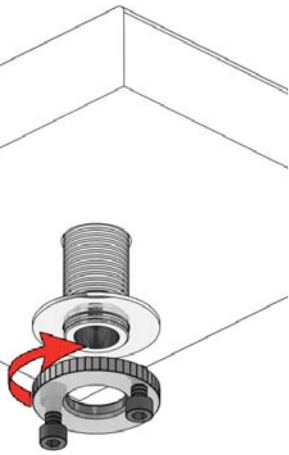

Inches:	Ø	H	D	h
090	3/4"	8 1/4"	8"	5 3/4"
090A	3/4"	4 1/4"	3 1/2"	1 1/2"
090B	3/4"	7"	4"	4 1/2"
090C	1"	7"	4"	4 1/2"
090D	1"	8 3/4"	8"	5"
090E	1"	6 3/4"	8"	2 1/2"
090G	3/4"	7"	5 1/2"	4"
090H	3/4"	10 1/2"	8 5/8"	6"
090I	3/4"	12 3/4"	8 5/8"	8 1/2"
090V	3/4"	14"	5 3/4"	10 1/2"

Max. 65°C, 150°F

500/2500:

Fitting instruction  
 Montageanleitung  
 Monteringsvejledning  
 Monteringsvægledning  
 Montage hanleiding  
 Manuel de montage

3

4

5

- VR1277K: VR22, VR2269, VR1277  
 VR090D/C: VR623, VR624C, 4xVR631, VR1902  
 VR434: VR261, VR263, VR440, VR442, 2xVR455  
 VR435: VR63, 2xVR444, VR447, VR448  
 VR437: VR97, VR98, 2xVR444, VR450, VR451  
 NR.11: VR20, VR22, VR1273, VR1274, VR1275

**VOLA 090D**

Date  
 Oct. 14

Rev.  
 1

Sheet  
 SB 18.1

2500:

500: Ø10  
500US: Ø3/8"

VR1277K: VR22, VR2269, VR1277  
 VR434: 2xVR455, VR445, VR446, VR502  
 NR.11: VR20, VR22, VR1273, VR1274, VR1275

**vola**  
 Lunavej 2  
 DK-8700 Horsens  
 Tlf : + 45 7023 5500  
 sales@vola.com  
 www.vola.com