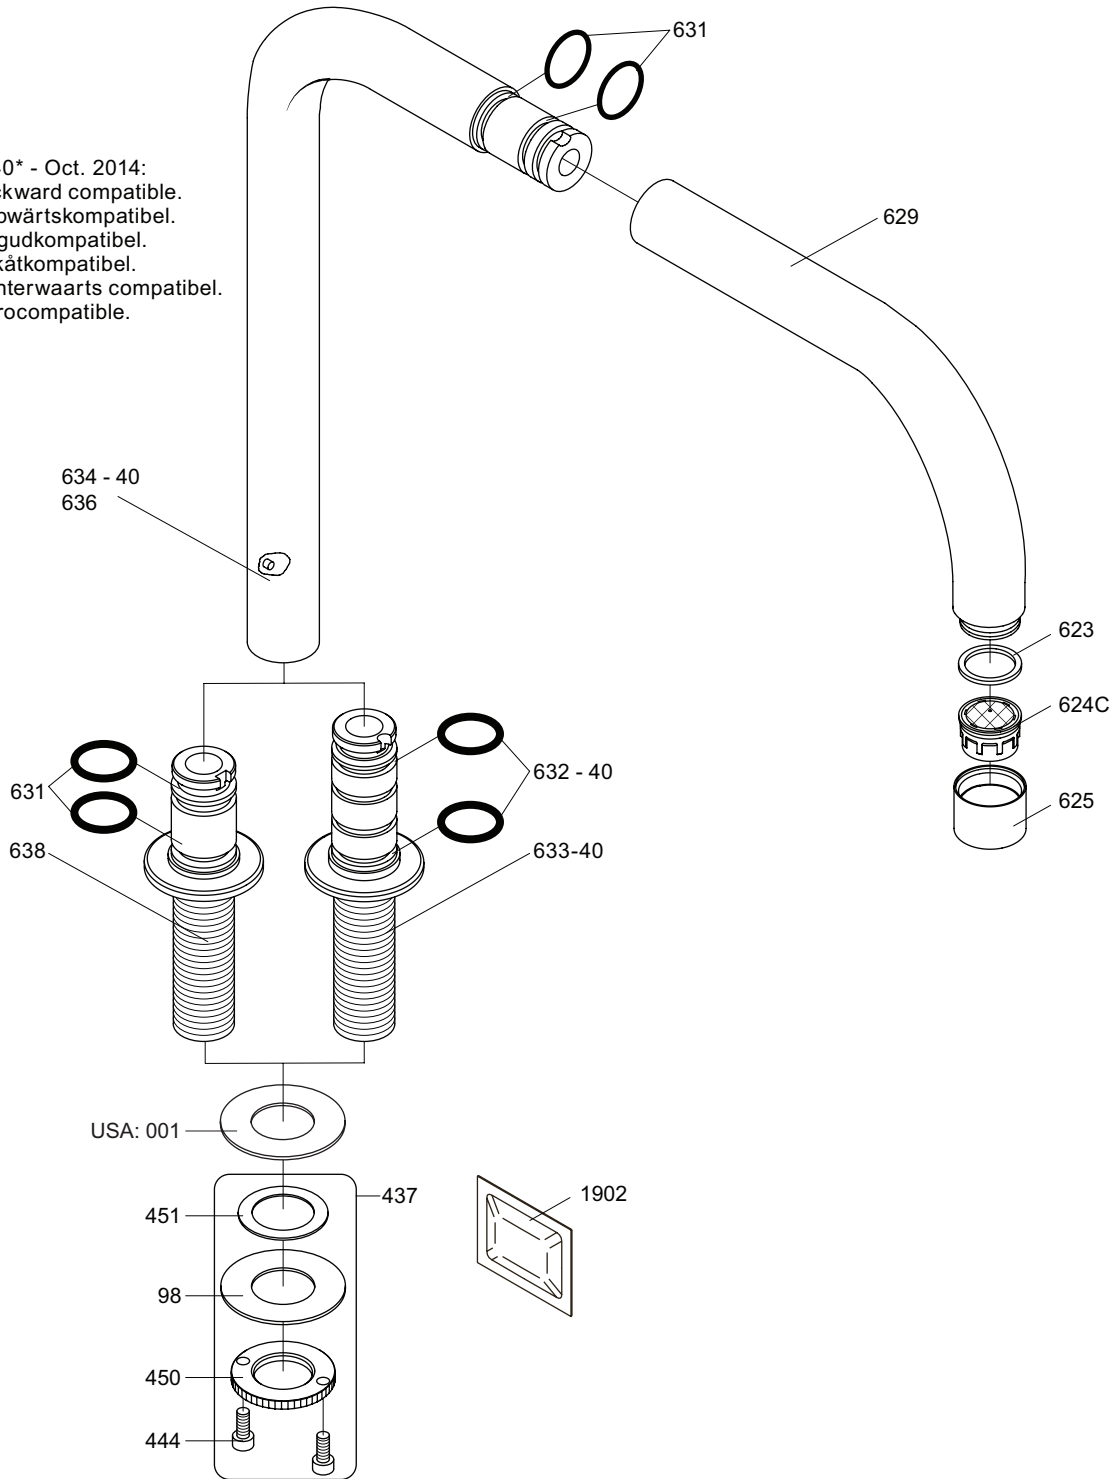

634D-40* - Oct. 2014:
Not backward compatible.
Nicht abwärtskompatibel.
Ikke bagudkompatibel.
Inte bakåtcompatibel.
Niet achterwaarts compatibel.
Pas rétrocompatible.

VR090D/C: VR623, VR624C, 4xVR631, VR1902
VR090D/C-40: VR623, VR624C, 2xVR631, 2xVR632, VR1902
VR437: VR98, 2xVR444, VR450, VR451

vola
Lunavej 2
DK-8700 Horsens
Tlf : + 45 7023 5500
sales@vola.com
www.vola.com

VOLA 090D

Date
Oct. 14

Rev.
1

Sheet
SB 18.1