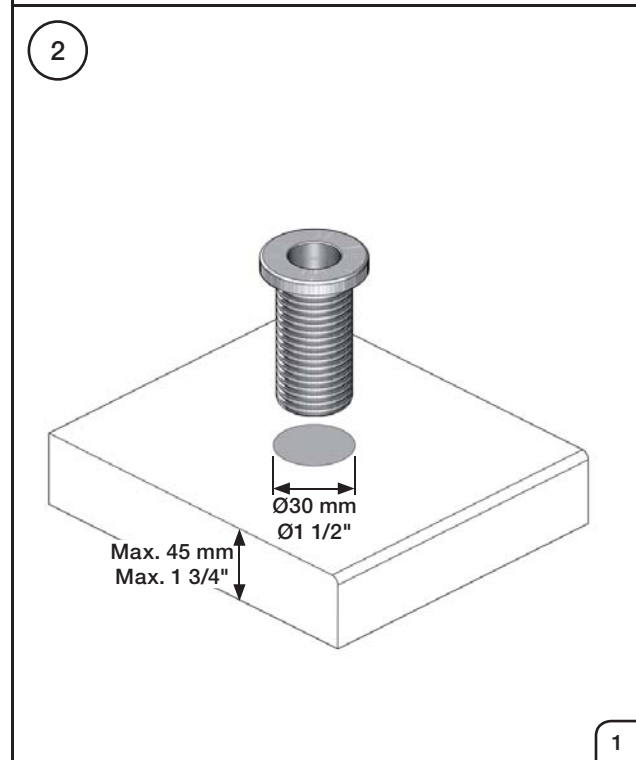

Inches:	Ø	H	D	h
090	3/4"	8 1/4"	8"	5 3/4"
090A	3/4"	4 1/4"	3 1/2"	1 1/2"
090B	3/4"	7"	4"	4 1/2"
090C	1"	7"	4"	4 1/2"
090D	1"	8 3/4"	8"	5"
090E	1"	6 3/4"	8"	2 1/2"
090G	3/4"	7"	5 1/2"	4"
090H	3/4"	10 1/2"	8 5/8"	6"
090I	3/4"	12 3/4"	8 5/8"	8 1/2"
090V	3/4"	14"	5 3/4"	10 1/2"

Max. 65°C, 150°F

500/2500:

Fitting instruction  
 Montageanleitung  
 Monteringsvejledning  
 Monteringsvægledning  
 Montage hanleiding  
 Manuel de montage

3

4

5

- VR1277K: VR22, VR2269, VR1277  
 VR090D/C: VR623, VR624C, 4xVR631, VR1902  
 VR434: VR261, VR263, VR440, VR442, 2xVR455  
 VR435: VR63, 2xVR444, VR447, VR448  
 VR437: VR97, VR98, 2xVR444, VR450, VR451  
 NR.11: VR20, VR22, VR1273, VR1274, VR1275

**VOLA 090D**

Date  
 Oct. 14

Rev.  
 1

Sheet  
 SB 18.1

2500:

500: Ø10  
500US: Ø3/8"

VR1277K: VR22, VR2269, VR1277  
 VR434: 2xVR455, VR445, VR446, VR502  
 NR.11: VR20, VR22, VR1273, VR1274, VR1275

**vola**  
 Lunavej 2  
 DK-8700 Horsens  
 Tlf : + 45 7023 5500  
 sales@vola.com  
 www.vola.com