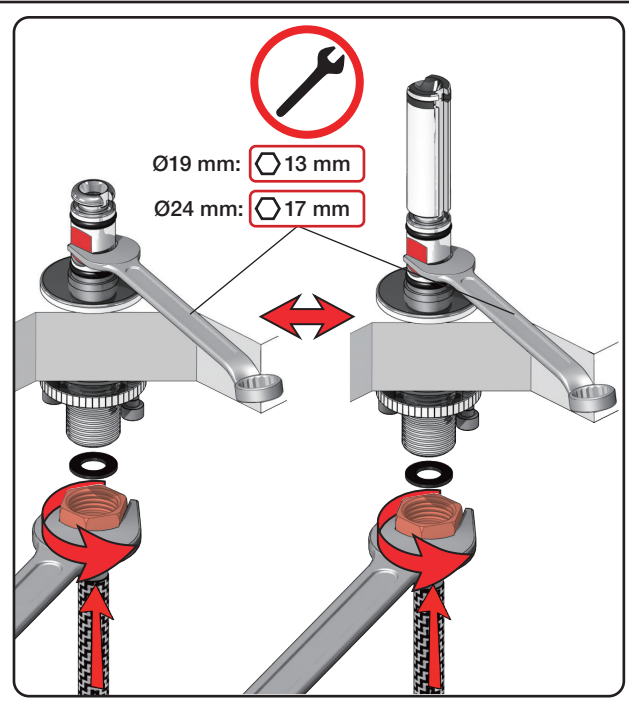

Inches:	Ø	H	D	h
090	3/4"	8 1/4"	8"	5 3/4"
090A	3/4"	4 1/4"	3 1/2"	1 1/2"
090B	3/4"	7"	4"	4 1/2"
090C	1"	7"	4"	4 1/2"
090D	1"	8 3/4"	8"	5"
090E	1"	6 3/4"	8"	2 1/2"
090G	3/4"	7"	5 1/2"	4"
090H	3/4"	10 1/2"	8 5/8"	6"
090I	3/4"	12 3/4"	8 5/8"	8 1/2"
090V	3/4"	14"	5 3/4"	10 1/2"

Max. 65°C, 150°F

500/2500:

Fitting instruction  
 Montageanleitung  
 Monteringsvejledning  
 Monteringsvægledning  
 Montage hanleiding  
 Manuel de montage

3

4

5

- VR1277K: VR22, VR2269, VR1277  
 VR090D/C: VR623, VR624C, 4xVR631, VR1902  
 VR434: VR261, VR263, VR440, VR442, 2xVR455  
 VR435: VR63, 2xVR444, VR447, VR448  
 VR437: VR97, VR98, 2xVR444, VR450, VR451  
 NR.11: VR20, VR22, VR1273, VR1274, VR1275

**VOLA 090D**

Date  
 Oct. 14

Rev.  
 1

Sheet  
 SB 18.1

2500:

500: Ø10  
500US: Ø3/8"

VR1277K: VR22, VR2269, VR1277  
 VR434: 2xVR455, VR445, VR446, VR502  
 NR.11: VR20, VR22, VR1273, VR1274, VR1275

**vola**  
 Lunavej 2  
 DK-8700 Horsens  
 Tlf : + 45 7023 5500  
 sales@vola.com  
 www.vola.com