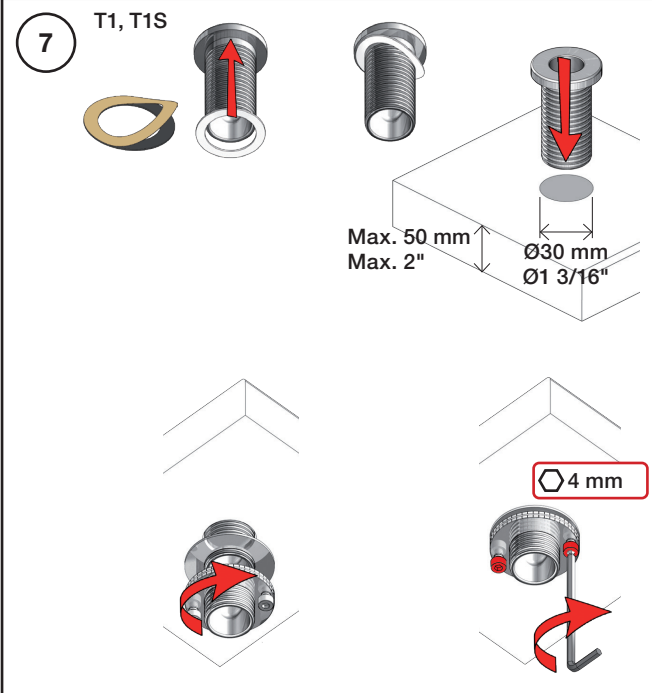

Inches:	Ø	H	D	h
090	3/4"	8 1/4"	8"	5 3/4"
090A	3/4"	4 1/4"	3 1/2"	1 1/2"
090B	3/4"	7"	4"	4 1/2"
090C	1"	7"	4"	4 1/2"
090D	1"	8 3/4"	8"	5"
090E	1"	6 3/4"	8"	2 1/2"
090G	3/4"	7"	5 1/2"	4"
090H	3/4"	10 1/2"	8 5/8"	6"
090I	3/4"	12 3/4"	8 5/8"	8 1/2"
090V	3/4"	14"	5 3/4"	10 1/2"

Max. 65°C, 150°F

500/2500:

Fitting instruction  
 Montageanleitung  
 Monteringsvejledning  
 Monteringsvægledning  
 Montage hanleiding  
 Manuel de montage

3

4

5

- VR1277K: VR22, VR2269, VR1277  
 VR090D/C: VR623, VR624C, 4xVR631, VR1902  
 VR434: VR261, VR263, VR440, VR442, 2xVR455  
 VR435: VR63, 2xVR444, VR447, VR448  
 VR437: VR97, VR98, 2xVR444, VR450, VR451  
 NR.11: VR20, VR22, VR1273, VR1274, VR1275

**VOLA 090D**

Date  
 Oct. 14

Rev.  
 1

Sheet  
 SB 18.1

2500:

500: Ø10  
500US: Ø3/8"

VR1277K: VR22, VR2269, VR1277  
 VR434: 2xVR455, VR445, VR446, VR502  
 NR.11: VR20, VR22, VR1273, VR1274, VR1275

**vola**  
 Lunavej 2  
 DK-8700 Horsens  
 Tlf : + 45 7023 5500  
 sales@vola.com  
 www.vola.com