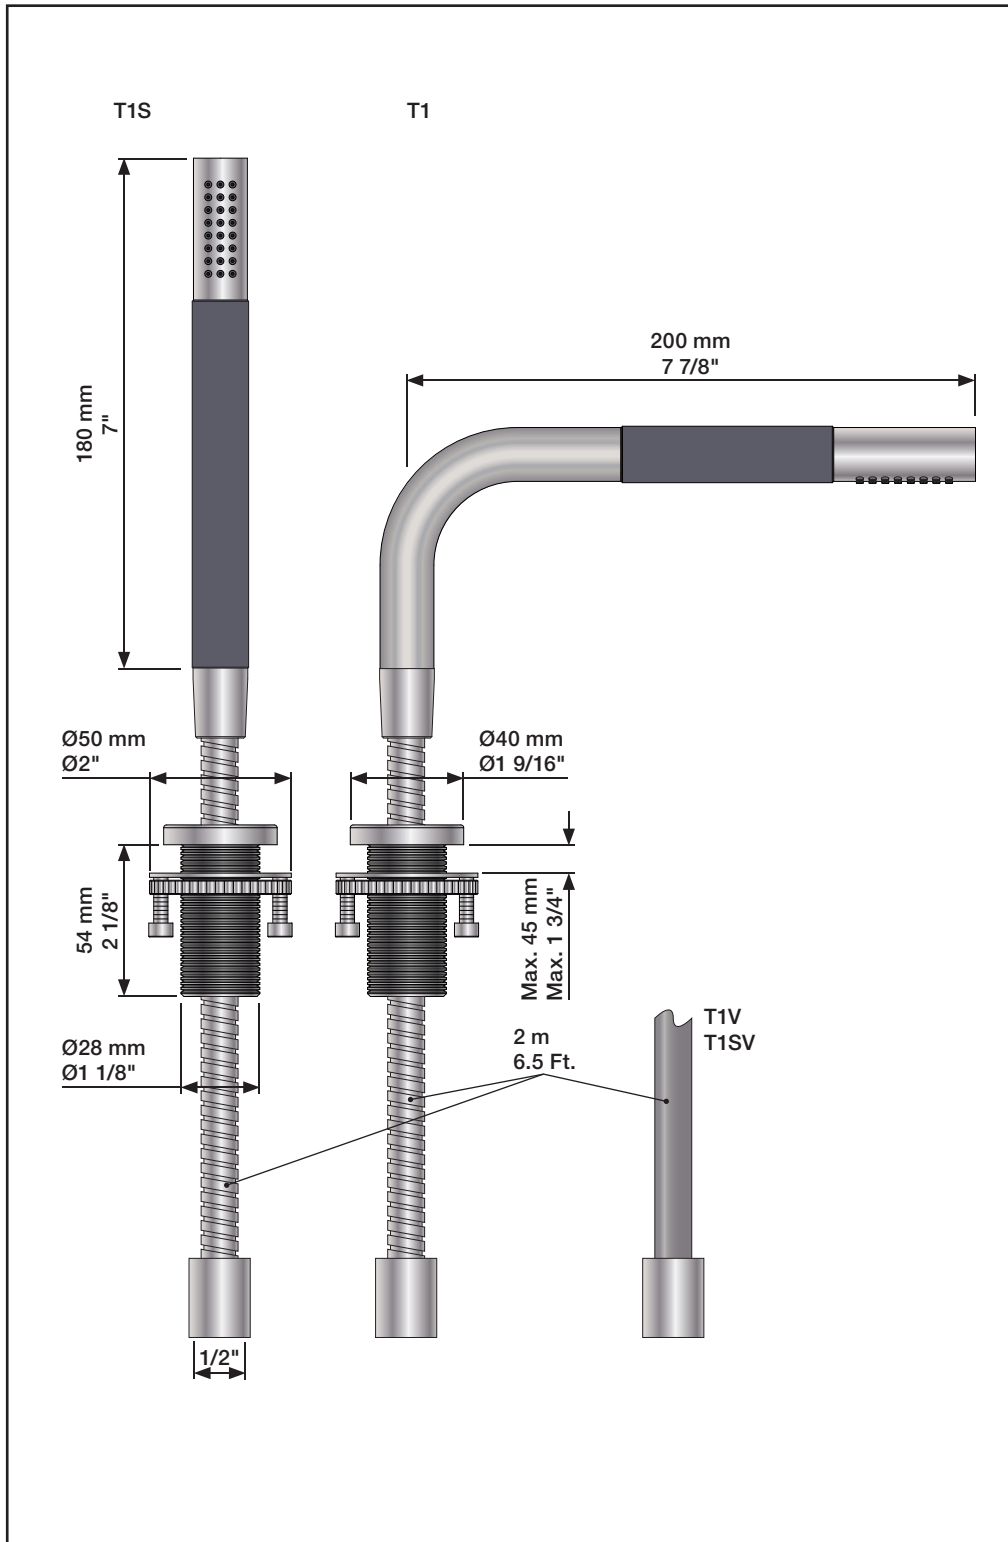

Inches:	Ø	H	D	h
090	3/4"	8 1/4"	8"	5 3/4"
090A	3/4"	4 1/4"	3 1/2"	1 1/2"
090B	3/4"	7"	4"	4 1/2"
090C	1"	7"	4"	4 1/2"
090D	1"	8 3/4"	8"	5"
090E	1"	6 3/4"	8"	2 1/2"
090G	3/4"	7"	5 1/2"	4"
090H	3/4"	10 1/2"	8 5/8"	6"
090I	3/4"	12 3/4"	8 5/8"	8 1/2"
090V	3/4"	14"	5 3/4"	10 1/2"

Max. 65°C, 150°F

500/2500:

Fitting instruction  
 Montageanleitung  
 Monteringsvejledning  
 Monteringsvægledning  
 Montage hanleiding  
 Manuel de montage

3

4

5

- VR1277K: VR22, VR2269, VR1277  
 VR090D/C: VR623, VR624C, 4xVR631, VR1902  
 VR434: VR261, VR263, VR440, VR442, 2xVR455  
 VR435: VR63, 2xVR444, VR447, VR448  
 VR437: VR97, VR98, 2xVR444, VR450, VR451  
 NR.11: VR20, VR22, VR1273, VR1274, VR1275

**VOLA 090D**

Date  
 Oct. 14

Rev.  
 1

Sheet  
 SB 18.1

2500:

500: Ø10  
500US: Ø3/8"

VR1277K: VR22, VR2269, VR1277  
 VR434: 2xVR455, VR445, VR446, VR502  
 NR.11: VR20, VR22, VR1273, VR1274, VR1275

**vola**  
 Lunavej 2  
 DK-8700 Horsens  
 Tlf : + 45 7023 5500  
 sales@vola.com  
 www.vola.com