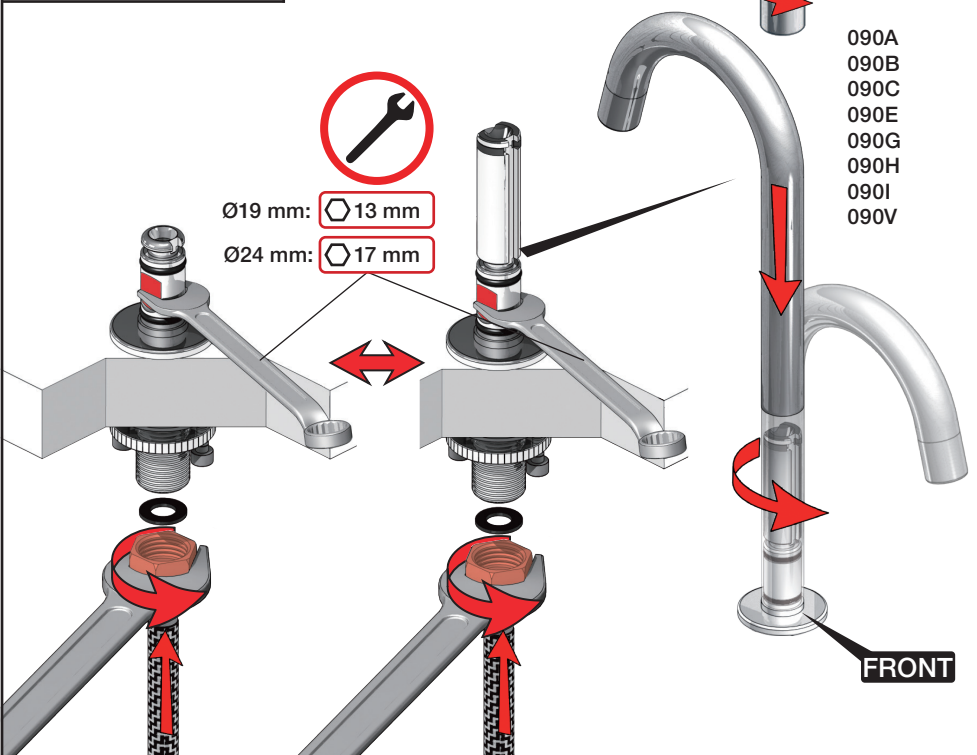

Inches:	Ø	H	D	h
090	3/4"	8 1/4"	8"	5 3/4"
090A	3/4"	4 1/4"	3 1/2"	1 1/2"
090B	3/4"	7"	4"	4 1/2"
090C	1"	7"	4"	4 1/2"
090D	1"	8 3/4"	8"	5"
090E	1"	6 3/4"	8"	2 1/2"
090G	3/4"	7"	5 1/2"	4"
090H	3/4"	10 1/2"	8 5/8"	6"
090I	3/4"	12 3/4"	8 5/8"	8 1/2"
090V	3/4"	14"	5 3/4"	10 1/2"

# VOLA 090

Date  
Okt. 16

Rev.  
3

Sheet  
SB 18

500:

500: Ø10  
500US: Ø3/8"

- VR277K: VR22, VR269, VR277
- VR297: VR20, VR22, VR269, VR273, VR277, VR294, VR295, VR296
- VR434: 2xVR444, VR445, 2xVR455, VR502
- NR.10: VR20, VR22, VR273, VR294, VR295