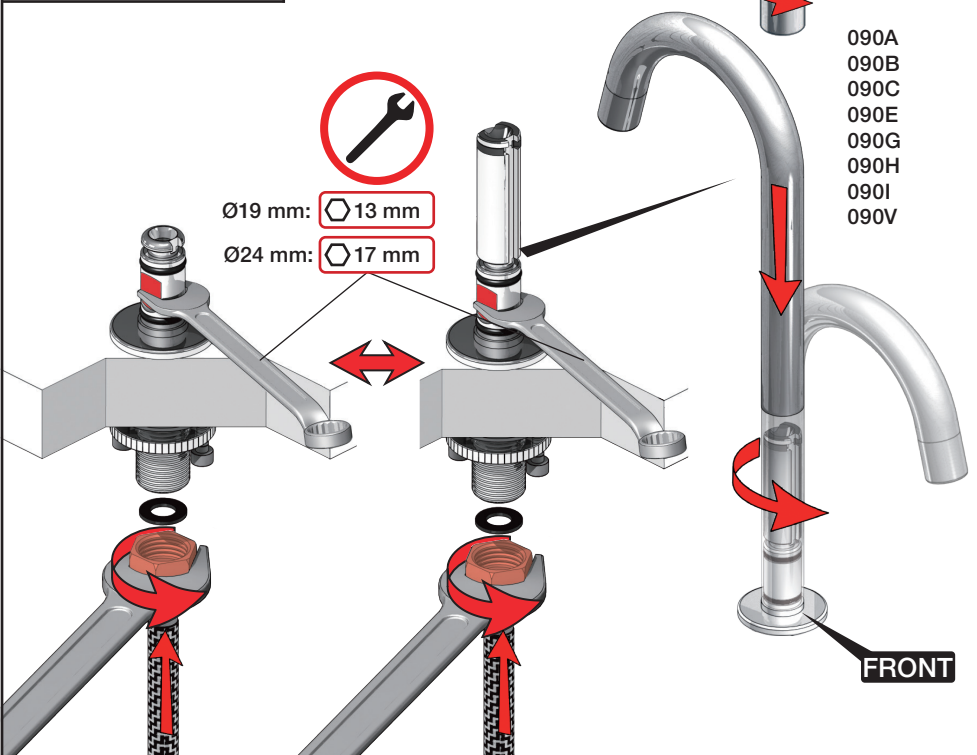

Inches:	Ø	H	D	h
090	3/4"	8 1/4"	8"	5 3/4"
090A	3/4"	4 1/4"	3 1/2"	1 1/2"
090B	3/4"	7"	4"	4 1/2"
090C	1"	7"	4"	4 1/2"
090D	1"	8 3/4"	8"	5"
090E	1"	6 3/4"	8"	2 1/2"
090G	3/4"	7"	5 1/2"	4"
090H	3/4"	10 1/2"	8 5/8"	6"
090I	3/4"	12 3/4"	8 5/8"	8 1/2"
090V	3/4"	14"	5 3/4"	10 1/2"

VOLA 090H

Date
 Apr. 12

Rev.
 3

Sheet
 SB 19.4

500:

500: Ø10
500US: Ø3/8"

- VR277K: VR22, VR269, VR277
- VR297: VR20, VR22, VR269, VR273, VR277, VR294, VR295, VR296
- VR434: 2xVR444, VR445, 2xVR455, VR502
- NR.10: VR20, VR22, VR273, VR294, VR295