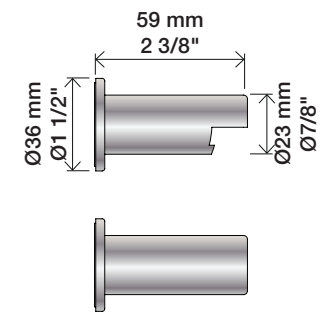

Max. 65°C. 150°F

1611: A 1621: B

A 170 mm 6 3/4"
 B 220 mm 8 3/4"

1641T8:

Brass: 200 mm 8"
 Steel: 217 mm 8 1/2"

1671:

1671-HT2:

www.vola.com

T14

T8

T9

T3

T27

T4, T5, T6, T7, T11, T16, T27

T8, T9, T14

T3