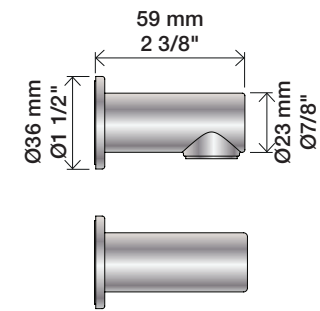

Max. 65°C. 150°F

1611: A 1621: B

A 170 mm 6 3/4"
 B 220 mm 8 3/4"

1641T8:

Brass: 200 mm 8"
 Steel: 217 mm 8 1/2"

1671:

1671-HT2:

www.vola.com

T14

T8

T9

T3

T27

T4, T5, T6, T7, T11, T16, T27

T8, T9, T14

T3