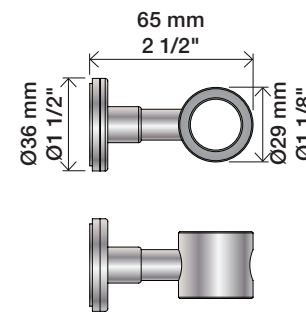

Max. 65°C. 150°F

1611: A 1621: B

A 170 mm 6 3/4"
 B 220 mm 8 3/4"

1641T8:

Brass: 200 mm 8"
 Steel: 217 mm 8 1/2"

1671:

1671-HT2:

www.vola.com

T7

T11

T16

VOLA T3, T4, T5, T6, T7, T8, T9, T11, T14, T16, T27

www.vola.com

vola

5 1703182 372310

mnt_T3-T27_V3_40999247
01-04-2022

T14

T8

T9

T3

T27

T4, T5, T6, T7, T11, T16, T27

T8, T9, T14

T3