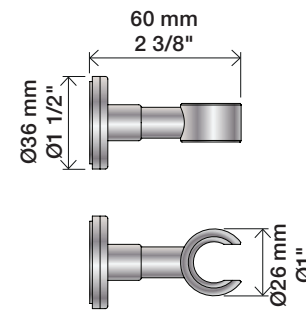

Max. 65°C. 150°F

1611: A 1621: B

A 170 mm 6 3/4"
 B 220 mm 8 3/4"

1641T8:

Brass: 200 mm 8"
 Steel: 217 mm 8 1/2"

1671:

1671-HT2:

www.vola.com

T7

T11

T16

VOLA T3, T4, T5, T6, T7, T8, T9, T11, T14, T16, T27

www.vola.com

vola

5 1703182 372310

mnt_T3-T27_V3_40999247
01-04-2022

T14

T8

T9

T3

T27

T4, T5, T6, T7, T11, T16, T27

T8, T9, T14

T3