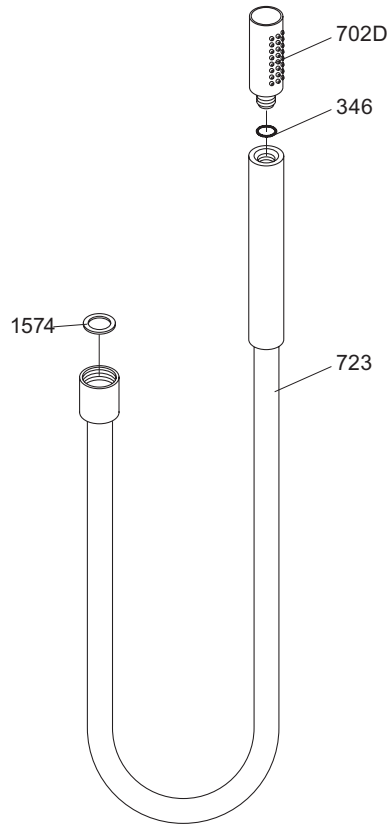

T2V:

T2:

vola
Lunavej 2
DK-8700 Horsens
Tlf : + 45 7023 5500
sales@vola.com
www.vola.com

VOLA T2V & T2

Date
Sep. 07

Rev.
1

Sheet
SB 40